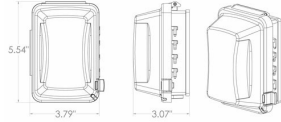

SINGLE GANG WIU COVERS

Single Gang - While In use Covers
Horizontal/Vertical 16-in-1

C04

Catalog #: MM410G

APPLICATIONS

Designed for use whenever weatherproof protection is required while an outlet is in use.
N/A

PRODUCT FEATURES

High-impact polycarbonate construction provides maximum durability
Patented Quick-Fit™ keyhole mounting system allows installation in under a minute.
Includes attached gasket and mounting hardware
Pre-configured for GFCI with patented Knockout technology for alternate devices
Lockable tab

GENERAL PRODUCT INFORMATION

Color: Gray
Country of Origin: USA

CONFIGURATION

Gangs: 1

PRODUCT MEASUREMENTS

Depth: 2-3/4 in.
Wt. Ea. (Lbs.): 0.400

PACKAGING

Package Type: Shrink
Std. Pkg.: 10
Product UPC-A Labeled: Yes
Weight (Lbs. Per/C): 42.50
Ship Carton Length (in.): 19.88
Ship Carton Width (in.): 5.81
Ship Carton Height (in.): 6.50
Ctn Weight (Lbs.): 4.25
Pallet Qty: 840.00
UPC Number: 092326102124
I2of5: 60092326102126