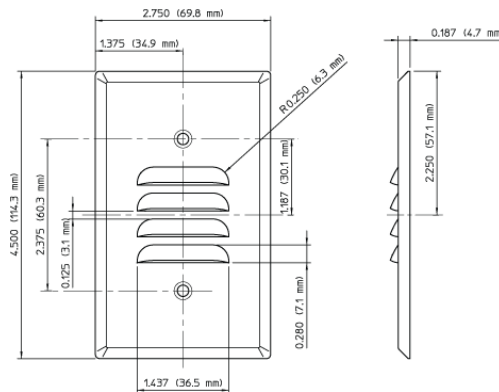

78080

Brand Features

Familiar and functional, Leviton Traditional Wallplates are designed for use with Traditional Leviton devices. They represent styles and form factors that have stood the test of time. Their clean lines work in virtually any location, whether in new or retrofit construction, and they install quickly and easily. Leviton offers Traditional Wallplates in a vast array of colors and configurations.

Item Description

WALLPLATE, COLD ROLLED STEEL, PAINTED LIGHT ALMOND, STANDARD SIZE 1-GANG VERTICAL LOUVRE STRAP MOUNT.

UPC Code: 07847733987

Country Of Origin: Mexico

SPECIFICATION SUBMITTAL

JOB NAME:	CATALOG NUMBERS:	
<input type="text"/>	<input type="text"/>	<input type="text"/>
JOB NUMBER:	<input type="text"/>	<input type="text"/>