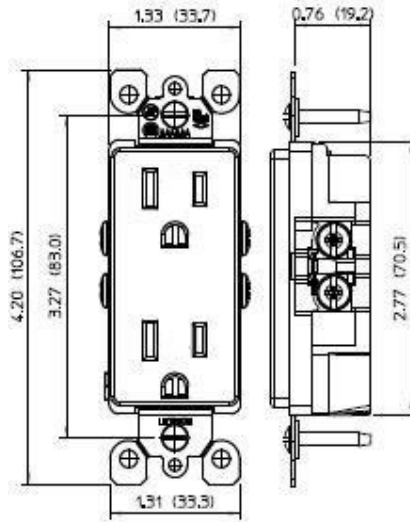

Wiring Diagram