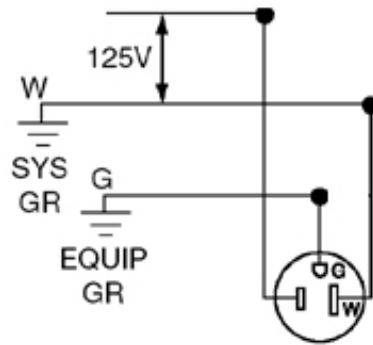

5-15R

SPECIFICATION SUBMITTAL

JOB NAME:	CATALOG NUMBERS:	
____	____	____
JOB NUMBER:	____	____

Leviton Manufacturing Co., Inc.

201 North Service Road, Melville, NY 11747

Teléfono: +1-800-323-8920 · FAX: +1-800-832-9538 · Tech Line (8:30AM-7:30PM E.S.T. Monday-Friday): +1-800-824-3005

Leviton Manufacturing of Canada, Ltd.

165 Hymus Boulevard, Pointe Claire, Quebec H9R 1E9 · Telephone: +1-800-469-7890 ·

FAX: +1-800-824-3005 · www.leviton.com/canada

Leviton S. de R.L. de C.V.

Lago Tana 43, Mexico DF, Mexico CP 11290 · Tel.: (+52)55-5082-1040 · FAX: (+52)5386-

1797 · www.leviton.com.mx

Visit our Website at: www.leviton.com

© 2018 Leviton Manufacturing Co., Inc. Todos los derechos reservados. Subject to change without notice.

Leviton has a global presence.

If you would like to know where your local Leviton office is located please go to:

www.leviton.com/international/contacts/