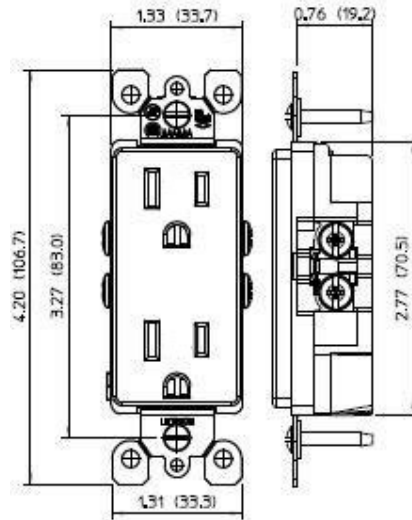

Technical Information

Product Features

Amperage: 15 A

Voltage: 125 VAC

NEMA: 5-15R

Pole: 2

Wire: 3

Feature: Tamper-Resistant

Color:  Light Almond

UPC Code: 07847738177

Country Of Origin: United States

NEMA:
5-15R

Wiring Diagram

5-15R

SPECIFICATION SUBMITTAL

JOB NAME:	CATALOG NUMBERS:	
<input type="text"/>	<input type="text"/>	<input type="text"/>
JOB NUMBER:	<input type="text"/>	<input type="text"/>