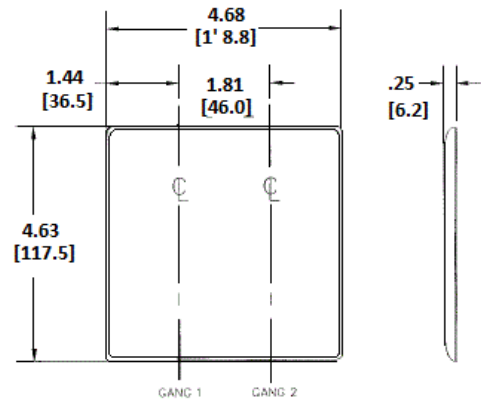

Wallplates Duplex Receptacle Wallplates

HUBBELL

Features

- Reinforcement ribs for extra strength
- Captive screw feature holds mounting screw in place
- High-impact, self-extinguishing nylon material

Ordering Information

Description	Color	Catalog Number	UPC
2-Gang, 2-Duplex Openings	Orange	NP82OR	88377811129

Listings

UL Listed
CSA Certified

Specifications

Plate Material	Nylon
Plate Type	2-Gang
Plate Openings	Duplex Receptacle
Mounting Screws	Steel painted, slotted head
Appearance	Smooth

Online Resources

Customer Use Drawing
eCatalog

Dimensions in Inches (mm)

Hubbell Wiring Device-Kellems • Hubbell Incorporated (Delaware) • 40 Waterview Drive • Shelton, CT 06484

Phone (800) 288-6000 • Fax (800) 255-1031 • Specifications subject to change without notice.