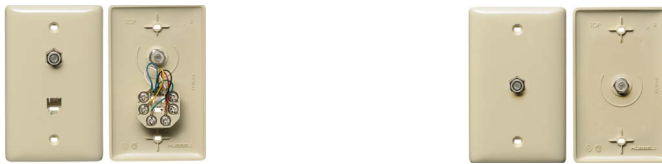

Molded-In Wallplates for Voice and CATV/Satellite, 1-Gang

Standard

Jack	One RJ11 Jack	One RJ11 Jack	–	–	One Cat 5e 110 Punch-Down, One RJ11 Jack
F-Connector	One F-Type Coupler Bulkhead	One F-Type Coupler Bulkhead	One F-Type Coupler Bulkhead	Duplex F-Type Coupler Bulkhead	One F-Type Coupler Bulkhead
Position	6-Position	6-Position	–	–	6-Position
Conductors	6-Conductor	4-Conductor	–	–	4-Conductor
Type	Female to Female	Female to Female	Female to Female	Female to Female	Female to Female
Black	–	–	–	–	NS790BK
Brown	–	–	–	–	NS790
Gray	–	–	–	–	NS790GY
Ivory	NS748I	NS747I	NS750I	NS752I	NS790I
Light Almond	NS748LA	NS747LA	NS750LA	–	NS790LA
White	NS748W	NS747W	NS750W	NS752W	NS790W

Mid-Size

Jack	One RJ11 Jack	
F-Connector	One F-Type Coupler Bulkhead	One F-Type Coupler Bulkhead
Position	6-Position	–
Conductors	6-Conductor	–
Type	Female to Female	Female to Female
Ivory	NS755I	NS751I
Light Almond	NS755LA	NS751LA
White	NS755W	NS751W