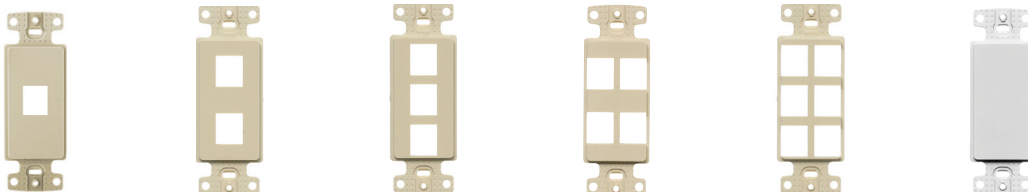

Features and Benefits

- Elongated strap for better wall box mounting
- High impact-resistant thermoplastic frame
- UL Listed 1863 - Communication Circuit Accessory and CSA Certified

Decorator Wallplates

Color	1-Port	2-Port	3-Port	4-Port	6-Port	Adapter Blank
Black	NS611BK	NS612BK	NS613BK	NS614BK	NS616BK	NS620BK
Gray	NS611GY	NS612GY	NS613GY	NS614GY	NS616GY	NS620GY
Ivory	NS611I	NS612I	NS613I	NS614I	NS616I	NS620I
Light Almond	NS611LA	NS612LA	NS613LA	NS614LA	NS616LA	NS620LA
White	NS611W	NS612W	NS613W	NS614W	NS616W	NS620W

Note: Use NS621 with rotary dimmers or to pull through AV or telephone cable; use NS620 to fill an extra decorator opening or create customized openings.

Multimedia Wallplates, 1-Gang

Color	1-Port	2-Port	3-Port	4-Port	6-Port
Black	NSP11BK	NSP12BK	NSP13BK	NSP14BK	NSP16BK
Gray	NSP11GY	NSP12GY	NSP13GY	NSP14GY	NSP16GY
Ivory	NSP11I	NSP12I	NSP13I	NSP14I	NSP16I
Light Almond	NSP11LA	NSP12LA	NSP13LA	NSP14LA	NSP16LA
White	NSP11W	NSP12W	NSP13W	NSP14W	NSP16W

Blank Connector

Smooth, 0-pack

Color	Catalog No.
Black	SFSBBK10
Gray	SFSBGY10
Ivory	SFSBEI10
Light Almond	SFSBLA10
White	SFSBW10

Note: See page S02 for color chart.