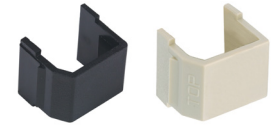

IFP Wallplates with Label Fields

Single Gang

Double Gang

Color	1-Port	2-Port	3-Port	4-Port	6-Port	6-Port	9-Port	12-Port
Black	IFP11BK	IFP12BK	IFP13BK	IFP14BK	IFP16BK	IFP26BK	IFP29BK	IFP212BK
Gray	IFP11GY	IFP12GY	IFP13GY	IFP14GY	IFP16GY	IFP26GY	IFP29GY	IFP212GY
Ivory	IFP11EI	IFP12EI	IFP13EI	IFP14EI	IFP16EI	IFP26EI	IFP29EI	IFP212EI
Office White	IFP11OW	IFP12OW	IFP13OW	IFP14OW	IFP16OW	IFP26OW	IFP29OW	IFP212OW
White	IFP11W	IFP12W	IFP13W	IFP14W	IFP16W	IFP26W	IFP29W	IFP212W

NS Wallplates without Label Fields

Single Gang

Color	1-Port	2-Port	3-Port	4-Port	6-Port
Black	NSP11BK	NSP12BK	NSP13BK	NSP14BK	NSP16BK
Gray	NSP11GY	NSP12GY	NSP13GY	NSP14GY	NSP16GY
Ivory	NSP11I	NSP12I	NSP13I	NSP14I	NSP16I
Light Almond	NSP11LA	NSP12LA	NSP13LA	NSP14LA	NSP16LA
White	NSP11W	NSP12W	NSP13W	NSP14W	NSP16W

Angled Wallplates

Single Gang

Color	4-Port
Black	AFP14BK
Gray	AFP14G
Ivory	AFP14E
Light Almond	AFP14
White	AFP14W

Blank Connectors

10-pack

Color	Blank Connector	Smooth Blank Connector
Black	SFBB10	SFSBBK10
Ivory	SFBE10	SFSBEI10
Gray	SFBG10	SFSBGY10
Light Almond	-	SFSBLA10
Office White*	SFB10	-
White	SFBW10	SFSBW10

Blank Wallplates

Standard

Color	1-Gang	2-Gang	3-Gang	4-Gang
Black	P13BK	P23BK	P33BK	P43BK
Gray	P13GY	P23GY	P33GY	P43GY
Ivory	P13I	P23I	P33I	P43I
Light Almond	P13LA	P23LA	P33LA	P43LA
White	P13W	P23W	P33W	P43W
Stainless Steel	SS13	SS23	SS33	SS43