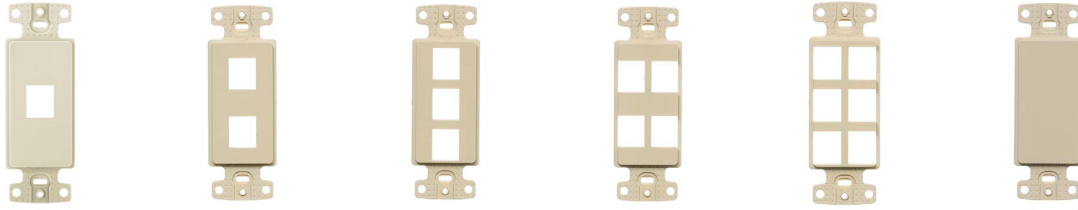

Network Wiring and netSELECT® Products

Hubbell iSTATION Outlet Frames and Secure-IT Plates

Decorator Frames, Unloaded

Color	1-Gang, 1-Port	1-Gang, 2-Port	1-Gang, 3-Port	1-Gang, 4-Port	1-Gang, 6-Port	1-Gang, Adapter Blank**
Black	NS611BK	NS612BK	NS613BK	NS614BK	NS616BK	NS620BK
Gray	NS611GY	NS612GY	NS613GY	NS614GY	NS616GY	NS620GY
Ivory	NS611I	NS612I	NS613I	NS614I	NS616I	NS620I
Light Almond	NS611LA	NS612LA	NS613LA	NS614LA	NS616LA	NS620LA
White	NS611W	NS612W	NS613W	NS614W	NS616W	NS620W

Note: *For use with rotary dimmers or to pull through AV or telephone cable.

**To fill an extra decorator opening or to create customized openings.

Decorator HD15/9-Pin or HDMI Frames, Unloaded

Color	HD15/9 or HDMI	(2) HD15/9 or HDMI	(1) Recessed HD15/9 or HDMI
Black	ISFB15BK	ISFB215BK	ISFBR15BK
Gray	ISFB15GY	ISFB215GY	ISFBR15GY
Ivory	ISFB15EI	ISFB215EI	ISFBR15EI
Office White	ISFB15OW	ISFB215OW	ISFBR15OW
White	ISFB15W	ISFB215W	ISFBR15W

Duplex Outlet Frames, Unloaded

Color	2-Port	4-Port
Black	BR106B	Q106B
Gray	BR106G	Q106G
Ivory	BR106E	Q106E
Office White	BR106C	Q106O
White	BR106W	Q106W

Secure-IT Plates

Secure-IT Plates protect mated and unmated connections from physical damage and unauthorized tampering. Available in Tamper-Resistant and Weatherproof versions.

TPF1W

Tamper-Resistant Plates

Color	1-Gang/4-Port
Black	TPF1BK
Gray	TPF1GY
Office White	TPF1OW
White	TPF1W

TWPF1GY

NEMA 3R Weatherproof Plates

Color	1-Gang/4-Port
Gray	TWPF1GY