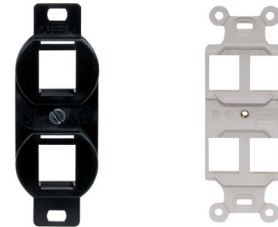

Network Wiring and netSELECT® Products

Hubbell iSTATION Outlet Frames and Secure-IT Plates

Decorator Frames, Unloaded

Color	1-Gang, 1-Port	1-Gang, 2-Port	1-Gang, 3-Port	1-Gang, 4-Port	1-Gang, 6-Port	1-Gang, Adapter Blank**
Black	NS611BK	NS612BK	NS613BK	NS614BK	NS616BK	NS620BK
Gray	NS611GY	NS612GY	NS613GY	NS614GY	NS616GY	NS620GY
Ivory	NS611I	NS612I	NS613I	NS614I	NS616I	NS620I
Light Almond	NS611LA	NS612LA	NS613LA	NS614LA	NS616LA	NS620LA
White	NS611W	NS612W	NS613W	NS614W	NS616W	NS620W

Note: *For use with rotary dimmers or to pull through AV or telephone cable.

**To fill an extra decorator opening or to create customized openings.

Decorator HD15/9-Pin or HDMI Frames, Unloaded

Color	HD15/9 or HDMI	(2) HD15/9 or HDMI	(1) Recessed HD15/9 or HDMI
Black	ISFB15BK	ISFB215BK	ISFBR15BK
Gray	ISFB15GY	ISFB215GY	ISFBR15GY
Ivory	ISFB15EI	ISFB215EI	ISFBR15EI
Office White	ISFB15OW	ISFB215OW	ISFBR15OW
White	ISFB15W	ISFB215W	ISFBR15W

Duplex Outlet Frames, Unloaded

Color	2-Port	4-Port
Black	BR106B	Q106B
Gray	BR106G	Q106G
Ivory	BR106E	Q106E
Office White	BR106C	Q106O
White	BR106W	Q106W

Secure-IT Plates

Secure-IT Plates protect mated and unmated connections from physical damage and unauthorized tampering. Available in Tamper-Resistant and Weatherproof versions.

TPF1W

Tamper-Resistant Plates

Color	1-Gang/4-Port
Black	TPF1BK
Gray	TPF1GY
Office White	TPF1OW
White	TPF1W

TWPF1GY

NEMA 3R Weatherproof Plates

Color	1-Gang/4-Port
Gray	TWPF1GY