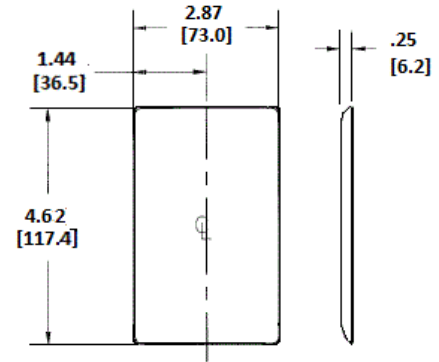

Description	Color	Catalog Number	UPC
1-Gang, 1 Blank, Strap Mount	Red	NP14R	883778103254

Listings

UL Listed
CSA Certified

Specifications

Material	Nylon
Size	1-Gang
Height	4.63" (117.6)
Width	2.88" (73.2)
Thickness	.06 in. (1.5)
Mounting Screw	Steel (painted slotted screw head)

Online Resources

Customer Use Drawing
eCatalog

Dimensions in Inches (mm)

Hubbell Wiring Device-Kellems • Hubbell Incorporated (Delaware) • 40 Waterview Drive • Shelton, CT 06484

Phone (800) 288-6000 • Fax (800) 255-1031 • Specifications subject to change without notice.