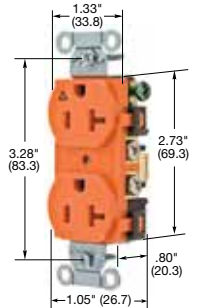

Straight Blade Devices

15 and 20 Ampere, 125 and 250 Volts

Hubbell-PRO Heavy Duty Specification Grade Receptacles

15A 125V
NEMA 5-15R
UL CSA
0.5 HP

20A 125V
NEMA 5-20R
UL CSA
1 HP

Duplex	Color	Catalog Number	Catalog Number	
Smooth nylon face, duplex, back and side wired.	Almond	5252AAL	5352AAL	
	Black	5252ABLK	5352ABLK	
	Brown	5252AB	5352AB	
	Gray	5252AG	5352AG	
	Ivory	5252AI	5352AI	
	Light Almond	5252ALA	5352ALA	
	Office White	5252AOW	5352AOW	
	Red	5252AR	5352AR	
	White	5252AW	5352AW	
Isolated ground^A, smooth face, duplex, back and side wired.	Almond	IG5252AL	IG5352AL	
	Gray	IG5252GY	IG5352GY	
	Ivory	IG5252I	IG5352I	
	Light Almond	IG5252LA	IG5352LA	
	Orange	IG5252	IG5352	
Isolated ground^A, Tamper-Resistant, smooth face, duplex, back and side wired.	Ivory	IG5252ITR	IG5352ITR	
	Orange	IG5252TR	IG5352TR	
	White	IG5252WTR	IG5352WTR	
Finder groove nylon face, duplex, back and side wired.	Almond	5262AL	5362AL	
	Black	5262BLK	5362BLK	
	Blue	-	5362BL	
	Brown	5262B	5362B	
	Gray	5262G	5362G	
	Ivory	5262I	5362I	
	Light Almond	5262LA	5362LA	
	Office White	5262OW	5362OW	
	Red	5262R	5362R	
	White	5262W	5362W	
	Weather Resistant, finder groove nylon face, duplex, back and side wired.	Black	5262BKWR	5362BKWR
Brown		5262WR	5362WR	
Gray		5262GYWR	5362GYWR	
Ivory		5262IWR	5362IWR	
White		5262WWR	5362WWR	
Isolated ground^A, finder groove face, duplex, back and side wired.	Black	CR5252IGBK	CR5352IGBK	
	Blue	-	CR5352IGBL	
	Gray	CR5252IGGY	CR5352IGGY	
	Ivory	CR5252IGI	CR5352IGI	
	Orange	CR5252IG	CR5352IG	
	Office White	CR5252IGOW	CR5352IGOW	
	White	CR5252IGW	CR5352IGW	

Note: ^ASee section N for additional information on isolated ground devices.
See page A-47 for accessories and section O for wallplates.
See page Tech-10 for Tamper and Weather Resistant descriptions.
Horsepower ratings listed above are AC only.