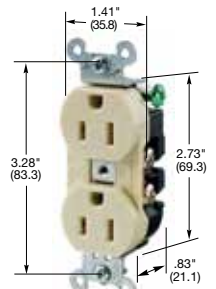

Straight Blade Devices

15 and 20 Ampere, 125 and 250 Volts

Hubbell-PRO Heavy Duty Specification Grade Receptacles

15A 125V
NEMA 5-15R
UL CSA
0.5 HP

20A 125V
NEMA 5-20R
UL CSA
1 HP

Duplex	Color	Catalog Number	Catalog Number
Smooth nylon face, duplex, back and side wired.	Almond	5252AAL	5352AAL
	Black	5252ABLK	5352ABLK
	Brown	5252AB	5352AB
	Gray	5252AG	5352AG
	Ivory	5252AI	5352AI
	Light Almond	5252ALA	5352ALA
	Office White	5252AOW	5352AOW
	Red	5252AR	5352AR
	White	5252AW	5352AW
Isolated ground ^A , smooth face, duplex, back and side wired.	Almond	IG5252AL	IG5352AL
	Gray	IG5252GY	IG5352GY
	Ivory	IG5252I	IG5352I
	Light Almond	IG5252LA	IG5352LA
	Orange	IG5252	IG5352
Isolated ground ^A , Tamper-Resistant, smooth face, duplex, back and side wired.	Ivory	IG5252ITR	IG5352ITR
	Orange	IG5252TR	IG5352TR
	White	IG5252WTR	IG5352WTR
Finder groove nylon face, duplex, back and side wired.	Almond	5262AL	5362AL
	Black	5262BLK	5362BLK
	Blue	-	5362BL
	Brown	5262B	5362B
	Gray	5262G	5362G
	Ivory	5262I	5362I
	Light Almond	5262LA	5362LA
	Office White	5262OW	5362OW
	Red	5262R	5362R
	White	5262W	5362W
	Weather Resistant, finder groove nylon face, duplex, back and side wired.	Black	5262BKWR
Brown		5262WR	5362WR
Gray		5262GYWR	5362GYWR
Ivory		5262IWR	5362IWR
White		5262WWR	5362WWR
Isolated ground ^A , finder groove face, duplex, back and side wired.	Black	CR5252IGBK	CR5352IGBK
	Blue	-	CR5352IGBL
	Gray	CR5252IGGY	CR5352IGGY
	Ivory	CR5252IGI	CR5352IGI
	Orange	CR5252IG	CR5352IG
	Office White	CR5252IGOW	CR5352IGOW
	White	CR5252IGW	CR5352IGW

15A 250V
NEMA 6-15R
UL CSA
1.5 HP

20A 250V
NEMA 6-20R
UL CSA
2 HP

Hubbell-PRO Heavy Duty Specification Grade Receptacles

Duplex	Color	Catalog Number	Catalog Number
Smooth nylon face, duplex, back and side wired.	Almond	5662AL	5462AL
	Black	5662BK	5462BK
	Blue	5662BL	5462BL
	Brown	5662B	5462B
	Gray	5662GY	5462GY
	Ivory	5662IV	5462IV
	Light Almond	5662LA	5462LA
	Red	5662R	5462R
	White	5662WHI	5462WHI