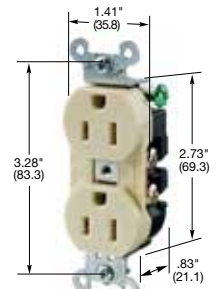

Straight Blade Devices

15 and 20 Ampere, 125 and 250 Volts

Hubbell-PRO Heavy Duty Specification Grade Receptacles

15A 125V
NEMA 5-15R
UL CSA
0.5 HP

20A 125V
NEMA 5-20R
UL CSA
1 HP

Duplex	Color	Catalog Number	Catalog Number
Smooth nylon face, duplex, back and side wired.	Almond	5252AAL	5352AAL
	Black	5252ABLK	5352ABLK
	Brown	5252AB	5352AB
	Gray	5252AG	5352AG
	Ivory	5252AI	5352AI
	Light Almond	5252ALA	5352ALA
	Office White	5252AOW	5352AOW
	Red	5252AR	5352AR
Isolated ground ^A , smooth face, duplex, back and side wired.	Almond	IG5252AL	IG5352AL
	Gray	IG5252GY	IG5352GY
	Ivory	IG5252I	IG5352I
	Light Almond	IG5252LA	IG5352LA
	Orange	IG5252	IG5352
	White	IG5252W	IG5352W
Isolated ground ^A , Tamper-Resistant, smooth face, duplex, back and side wired.	Ivory	IG5252ITR	IG5352ITR
	Orange	IG5252TR	IG5352TR
	White	IG5252WTR	IG5352WTR
Finder groove nylon face, duplex, back and side wired.	Almond	5262AL	5362AL
	Black	5262BLK	5362BLK
	Blue	-	5362BL
	Brown	5262B	5362B
	Gray	5262G	5362G
	Ivory	5262I	5362I
	Light Almond	5262LA	5362LA
	Office White	5262OW	5362OW
	Red	5262R	5362R
	White	5262W	5362W
	Weather Resistant, finder groove nylon face, duplex, back and side wired.	Black	5262BKWR
Brown		5262WR	5362WR
Gray		5262GYWR	5362GYWR
Ivory		5262IWR	5362IWR
White		5262WWR	5362WWR
Isolated ground ^A , finder groove face, duplex, back and side wired.	Black	CR5252IGBK	CR5352IGBK
	Blue	-	CR5352IGBL
	Gray	CR5252IGGY	CR5352IGGY
	Ivory	CR5252IGI	CR5352IGI
	Orange	CR5252IG	CR5352IG
	Office White	CR5252IGOW	CR5352IGOW
	White	CR5252IGW	CR5352IGW

15A 250V
NEMA 6-15R
UL CSA
1.5 HP

20A 250V
NEMA 6-20R
UL CSA
2 HP

Hubbell-PRO Heavy Duty Specification Grade Receptacles

Duplex	Color	Catalog Number	Catalog Number
Smooth nylon face, duplex, back and side wired.	Almond	5662AL	5462AL
	Black	5662BK	5462BK
	Blue	5662BL	5462BL
	Brown	5662B	5462B
	Gray	5662GY	5462GY
	Green	5662GN	5462GN
	Ivory	5662IV	5462IV
	Light Almond	5662LA	5462LA
	Red	5662R	5462R
	White	5662WHI	5462WHI