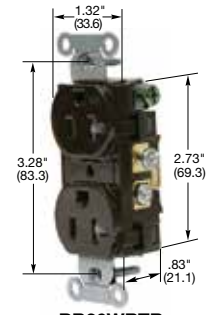

Straight Blade Devices

15 and 20 Ampere, 125 Volts

**15A 125V
NEMA 5-15R
UL CSA
0.5 HP**

**20A 125V
NEMA 5-20R
UL CSA
1 HP**

Commercial Specification Grade Receptacles

Duplex

Description	Color	Catalog Number		
Smooth nylon face, duplex, back and side wired.	Almond	BR15AL	BR20AL	
	Black	BR15BLK	BR20BLK	
	Blue	BR15BL	BR20BL	
	Brown	BR15	BR20	
	Gray	BR15GRY	BR20GRY	
	Ivory	BR15I	BR20I	
	Light Almond	BR15LA	BR20LA	
	Office White	BR15OW	BR20OW	
	Red	BR15R	BR20R	
	White	BR15WHI	BR20WHI	
	Tamper-Resistant*, smooth nylon face, duplex, back and side wired.	Almond	BR15ALTR	BR20ALTR
Black		BR15BLKTR	BR20BLKTR	
Blue		BR15BLTR	BR20BLTR	
Brown		BR15TR	BR20TR	
Gray		BR15GRYTR	BR20GRYTR	
Ivory		BR15ITR	BR20ITR	
Light Almond		BR15LATR	BR20LATR	
Red		BR15RTR	BR20RTR	
White		BR15WHITR	BR20WHITR	
Weather Resistant, smooth nylon face, duplex, back and side wired.		Black	BR15BLKWR	BR20BLKWR
		Brown	BR15WR	BR20WR
	Gray	BR15GRYWR	BR20GRYWR	
	Ivory	BR15IWR	BR20IWR	
	Light Almond	BR15LAWR	BR20LAWR	
	White	BR15WHIWR	BR20WHIWR	
Weather and Tamper-Resistant*, smooth nylon face, duplex, back and side wired.	Black	BR15BLKWRTR	BR20BLKWRTR	
	Brown	BR15WRTR	BR20WRTR	
	Gray	BR15GRYWRTR	BR20GRYWRTR	
	Ivory	BR15IWRTR	BR20IWRTR	
	Light Almond	BR15LAWRTR	BR20LAWRTR	
	White	BR15WHIWRTR	BR20WHIWRTR	
Isolated ground ^A , smooth nylon face, duplex, side wired only.	Almond	IG15CRAL	IG20CRAL	
	Gray	IG15CRGRY	IG20CRGRY	
	Ivory	IG15CRI	IG20CRI	
	Light Almond	IG15CRLA	IG20CRLA	
	Orange	IG15CR	IG20CR	
	White	IG15CRWHI	IG20CRWHI	
Isolated ground ^A , Style Line [®] decorator*, smooth nylon face, duplex, back and side wired.	Almond	IG15DRAL	IG20DRAL	
	Gray	IG15DRGRY	IG20DRGRY	
	Ivory	IG15DRI	IG20DRI	
	Light Almond	IG15DRLA	IG20DRLA	
	Orange	IG15DR	IG20DR	
	White	-	IG20DRWHI	

BR15I

BR20TR

BR15IWR

BR20WRTR

IG20CR

Dimensions in Inches (mm)