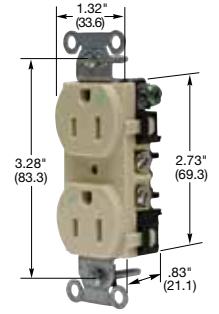

Straight Blade Devices

15 and 20 Ampere, 125 Volts

**15A 125V
NEMA 5-15R
UL CSA
0.5 HP**

**20A 125V
NEMA 5-20R
UL CSA
1 HP**

Commercial Specification Grade Receptacles

Duplex

Description	Color	Catalog Number		
Smooth nylon face, duplex, back and side wired.	Almond	BR15AL	BR20AL	
	Black	BR15BLK	BR20BLK	
	Blue	BR15BL	BR20BL	
	Brown	BR15	BR20	
	Gray	BR15GRY	BR20GRY	
	Ivory	BR15I	BR20I	
	Light Almond	BR15LA	BR20LA	
	Office White	BR15OW	BR20OW	
	Red	BR15R	BR20R	
	White	BR15WHI	BR20WHI	
	Tamper-Resistant*, smooth nylon face, duplex, back and side wired.	Almond	BR15ALTR	BR20ALTR
Black		BR15BLKTR	BR20BLKTR	
Blue		BR15BLTR	BR20BLTR	
Brown		BR15TR	BR20TR	
Gray		BR15GRYTR	BR20GRYTR	
Ivory		BR15ITR	BR20ITR	
Light Almond		BR15LATR	BR20LATR	
Red		BR15RTR	BR20RTR	
White		BR15WHITR	BR20WHITR	
Weather Resistant, smooth nylon face, duplex, back and side wired.		Black	BR15BLKWR	BR20BLKWR
		Brown	BR15WR	BR20WR
	Gray	BR15GRYWR	BR20GRYWR	
	Ivory	BR15IWR	BR20IWR	
	Light Almond	BR15LAWR	BR20LAWR	
	White	BR15WHIWR	BR20WHIWR	
Weather and Tamper-Resistant*, smooth nylon face, duplex, back and side wired.	Black	BR15BLKWRTR	BR20BLKWRTR	
	Brown	BR15WRTR	BR20WRTR	
	Gray	BR15GRYWRTR	BR20GRYWRTR	
	Ivory	BR15IWRTR	BR20IWRTR	
	Light Almond	BR15LAWRTR	BR20LAWRTR	
	White	BR15WHIWRTR	BR20WHIWRTR	
Isolated ground ^A , smooth nylon face, duplex, side wired only.	Almond	IG15CRAL	IG20CRAL	
	Gray	IG15CRGRY	IG20CRGRY	
	Ivory	IG15CRI	IG20CRI	
	Light Almond	IG15CRLA	IG20CRLA	
	Orange	IG15CR	IG20CR	
	White	IG15CRWHI	IG20CRWHI	
Isolated ground ^A , Style Line [®] decorator*, smooth nylon face, duplex, back and side wired.	Almond	IG15DRAL	IG20DRAL	
	Gray	IG15DRGRY	IG20DRGRY	
	Ivory	IG15DRI	IG20DRI	
	Light Almond	IG15DRLA	IG20DRLA	
	Orange	IG15DR	IG20DR	
	White	-	IG20DRWHI	

BR15I

BR20TR

BR15IWR

BR20WRTR

IG20CR

Dimensions in Inches (mm)