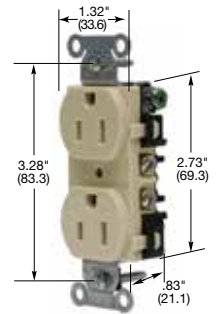

Straight Blade Devices

15 and 20 Ampere, 125 Volts

**15A 125V
NEMA 5-15R
UL CSA
0.5 HP**

**20A 125V
NEMA 5-20R
UL CSA
1 HP**

Commercial Specification Grade Receptacles

Duplex

Description	Color	Catalog Number		
Smooth nylon face, duplex, back and side wired.	Almond	BR15AL	BR20AL	
	Black	BR15BLK	BR20BLK	
	Blue	BR15BL	BR20BL	
	Brown	BR15	BR20	
	Gray	BR15GRY	BR20GRY	
	Ivory	BR15I	BR20I	
	Light Almond	BR15LA	BR20LA	
	Office White	BR15OW	BR20OW	
	Red	BR15R	BR20R	
	White	BR15WHI	BR20WHI	
	Tamper-Resistant*, smooth nylon face, duplex, back and side wired.	Almond	BR15ALTR	BR20ALTR
Black		BR15BLKTR	BR20BLKTR	
Blue		BR15BLTR	BR20BLTR	
Brown		BR15TR	BR20TR	
Gray		BR15GRYTR	BR20GRYTR	
Ivory		BR15ITR	BR20ITR	
Light Almond		BR15LATR	BR20LATR	
Red		BR15RTR	BR20RTR	
White		BR15WHITR	BR20WHITR	
Weather Resistant, smooth nylon face, duplex, back and side wired.		Black	BR15BLKWR	BR20BLKWR
		Brown	BR15WR	BR20WR
	Gray	BR15GRYWR	BR20GRYWR	
	Ivory	BR15IWR	BR20IWR	
	Light Almond	BR15LAWR	BR20LAWR	
	White	BR15WHIWR	BR20WHIWR	
Weather and Tamper-Resistant*, smooth nylon face, duplex, back and side wired.	Black	BR15BLKWRTR	BR20BLKWRTR	
	Brown	BR15WRTR	BR20WRTR	
	Gray	BR15GRYWRTR	BR20GRYWRTR	
	Ivory	BR15IWRTR	BR20IWRTR	
	Light Almond	BR15LAWRTR	BR20LAWRTR	
	White	BR15WHIWRTR	BR20WHIWRTR	
Isolated ground ^A , smooth nylon face, duplex, side wired only.	Almond	IG15CRAL	IG20CRAL	
	Gray	IG15CRGRY	IG20CRGRY	
	Ivory	IG15CRI	IG20CRI	
	Light Almond	IG15CRLA	IG20CRLA	
	Orange	IG15CR	IG20CR	
	White	IG15CRWHI	IG20CRWHI	
Isolated ground ^A , Style Line [®] decorator*, smooth nylon face, duplex, back and side wired.	Almond	IG15DRAL	IG20DRAL	
	Gray	IG15DRGRY	IG20DRGRY	
	Ivory	IG15DRI	IG20DRI	
	Light Almond	IG15DRLA	IG20DRLA	
	Orange	IG15DR	IG20DR	
	White	-	IG20DRWHI	

BR15I

BR20TR

BR15IWR

BR20WRTR

IG20CR

Dimensions in Inches (mm)