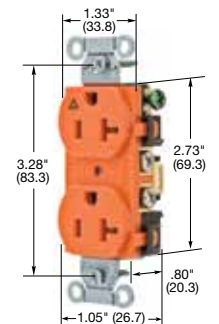

Straight Blade Devices

15 and 20 Ampere, 125 Volts

**15A 125V
NEMA 5-15R
UL CSA
0.5 HP**

**20A 125V
NEMA 5-20R
UL CSA
1 HP**

Commercial Specification Grade Receptacles

Duplex

Description	Color	Catalog Number		
Smooth nylon face, duplex, back and side wired.	Almond	BR15AL	BR20AL	
	Black	BR15BLK	BR20BLK	
	Blue	BR15BL	BR20BL	
	Brown	BR15	BR20	
	Gray	BR15GRY	BR20GRY	
	Ivory	BR15I	BR20I	
	Light Almond	BR15LA	BR20LA	
	Office White	BR15OW	BR20OW	
	Red	BR15R	BR20R	
	White	BR15WHI	BR20WHI	
	Tamper-Resistant*, smooth nylon face, duplex, back and side wired.	Almond	BR15ALTR	BR20ALTR
Black		BR15BLKTR	BR20BLKTR	
Blue		BR15BLTR	BR20BLTR	
Brown		BR15TR	BR20TR	
Gray		BR15GRYTR	BR20GRYTR	
Ivory		BR15ITR	BR20ITR	
Light Almond		BR15LATR	BR20LATR	
Red		BR15RTR	BR20RTR	
White		BR15WHITR	BR20WHITR	
Weather Resistant, smooth nylon face, duplex, back and side wired.		Black	BR15BLKWR	BR20BLKWR
		Brown	BR15WR	BR20WR
	Gray	BR15GRYWR	BR20GRYWR	
	Ivory	BR15IWR	BR20IWR	
	Light Almond	BR15LAWR	BR20LAWR	
	White	BR15WHIWR	BR20WHIWR	
Weather and Tamper-Resistant*, smooth nylon face, duplex, back and side wired.	Black	BR15BLKWRTR	BR20BLKWRTR	
	Brown	BR15WRTR	BR20WRTR	
	Gray	BR15GRYWRTR	BR20GRYWRTR	
	Ivory	BR15IWRTR	BR20IWRTR	
	Light Almond	BR15LAWRTR	BR20LAWRTR	
	White	BR15WHIWRTR	BR20WHIWRTR	
Isolated ground ^A , smooth nylon face, duplex, side wired only.	Almond	IG15CRAL	IG20CRAL	
	Gray	IG15CRGRY	IG20CRGRY	
	Ivory	IG15CRI	IG20CRI	
	Light Almond	IG15CRLA	IG20CRLA	
	Orange	IG15CR	IG20CR	
	White	IG15CRWHI	IG20CRWHI	
Isolated ground ^A , Style Line [®] decorator*, smooth nylon face, duplex, back and side wired.	Almond	IG15DRAL	IG20DRAL	
	Gray	IG15DRGRY	IG20DRGRY	
	Ivory	IG15DRI	IG20DRI	
	Light Almond	IG15DRLA	IG20DRLA	
	Orange	IG15DR	IG20DR	
	White	-	IG20DRWHI	

BR15I

BR20TR

BR15IWR

BR20WRTR

IG20CR

Dimensions in Inches (mm)