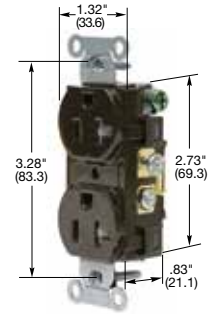

Straight Blade Devices

15 and 20 Ampere, 125 Volts

Commercial Specification Grade Receptacles

Duplex

Description	Color	Catalog Number		
Smooth nylon face, duplex, back and side wired.	Almond	BR15AL	BR20AL	
	Black	BR15BLK	BR20BLK	
	Blue	BR15BL	BR20BL	
	Brown	BR15	BR20	
	Gray	BR15GRY	BR20GRY	
	Ivory	BR15I	BR20I	
	Light Almond	BR15LA	BR20LA	
	Office White	BR15OW	BR20OW	
	Red	BR15R	BR20R	
	White	BR15WHI	BR20WHI	
	Tamper-Resistant*, smooth nylon face, duplex, back and side wired.	Almond	BR15ALTR	BR20ALTR
Black		BR15BLKTR	BR20BLKTR	
Blue		BR15BLTR	BR20BLTR	
Brown		BR15TR	BR20TR	
Gray		BR15GRYTR	BR20GRYTR	
Ivory		BR15ITR	BR20ITR	
Light Almond		BR15LATR	BR20LATR	
Red		BR15RTR	BR20RTR	
White		BR15WHITR	BR20WHITR	
Weather Resistant, smooth nylon face, duplex, back and side wired.		Black	BR15BLKWR	BR20BLKWR
		Brown	BR15WR	BR20WR
	Gray	BR15GRYWR	BR20GRYWR	
	Ivory	BR15IWR	BR20IWR	
	Light Almond	BR15LAWR	BR20LAWR	
	White	BR15WHIWR	BR20WHIWR	
Weather and Tamper-Resistant*, smooth nylon face, duplex, back and side wired.	Black	BR15BLKWRTR	BR20BLKWRTR	
	Brown	BR15WRTR	BR20WRTR	
	Gray	BR15GRYWRTR	BR20GRYWRTR	
	Ivory	BR15IWRTR	BR20IWRTR	
	Light Almond	BR15LAWRTR	BR20LAWRTR	
	White	BR15WHIWRTR	BR20WHIWRTR	
Isolated ground^A, smooth nylon face, duplex, side wired only.	Almond	IG15CRAL	IG20CRAL	
	Gray	IG15CRGRY	IG20CRGRY	
	Ivory	IG15CRI	IG20CRI	
	Light Almond	IG15CRLA	IG20CRLA	
	Orange	IG15CR	IG20CR	
	White	IG15CRWHI	IG20CRWHI	
Isolated ground^A, Style Line® decorator*, smooth nylon face, duplex, back and side wired.	Almond	IG15DRAL	IG20DRAL	
	Gray	IG15DRGRY	IG20DRGRY	
	Ivory	IG15DRI	IG20DRI	
	Light Almond	IG15DRLA	IG20DRLA	
	Orange	IG15DR	IG20DR	
	White	-	IG20DRWHI