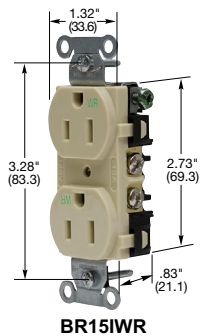

15 and 20 Ampere, 125 Volts

Dimensions in Inches (mm)

Commercial Specification Grade Receptacles

Duplex

Smooth polycarbonate face, duplex, back and side wired.

Color

Catalog Number

Tamper-Resistant, smooth polycarbonate face, duplex, back and side wired.	Black	BR15BLK	BR20BLK
	Blue	BR15BL	BR20BL
	Brown	BR15	BR20
	Gray	BR15GRY	BR20GRY
	Green	BR15GN	BR20GN
	Ivory	BR15I	BR20I
	Light Almond	BR15LA	BR20LA
	Red	BR15R	BR20R
	White	BR15WHI	BR20WHI
	Tamper-Resistant, smooth polycarbonate face, duplex, back and side wired.	Black	BR15BLKTR
Blue		BR15BLTR	BR20BLTR
Brown		BR15TR	BR20TR
Gray		BR15GRYTR	BR20GRYTR
Green		BR15GNTR	BR20GNTR
Ivory		BR15ITR	BR20ITR
Light Almond		BR15LATR	BR20LATR
Red		BR15RTR	BR20RTR
White		BR15WHITR	BR20WHITR
Weather Resistant, smooth polycarbonate face, duplex, back and side wired.		Black	BR15BLKW
	Brown	BR15W	BR20W
	Gray	BR15GRYW	BR20GRYW
	Ivory	BR15IW	BR20IW
	Light Almond	BR15LAW	BR20LAW
	White	BR15WHIW	BR20WHIW
Weather and Tamper-Resistant, smooth polycarbonate face, duplex, back and side wired.	Black	BR15BLKWTR	BR20BLKWTR
	Brown	BR15WRTR	BR20WRTR
	Gray	BR15GRYWTR	BR20GRYWTR
	Ivory	BR15IWRTR	BR20IWRTR
	Light Almond	BR15LAWTR	BR20LAWTR
	White	BR15WHIWRTR	BR20WHIWRTR
Isolated ground ^A , smooth nylon face, duplex, side wired only.	Gray	IG15CRGRY	IG20CRGRY
	Ivory	IG15CRI	IG20CRI
	Light Almond	IG15CRLA	IG20CRLA
	Orange	IG15CR	IG20CR
	White	IG15CRWHI	IG20CRWHI
Isolated ground ^A , Style Line [®] decorator*, smooth nylon face, duplex, back and side wired.	Gray	IG15DRGRY	IG20DRGRY
	Ivory	IG15DRI	IG20DRI
	Light Almond	IG15DRLA	IG20DRLA
	Orange	IG15DR	IG20DR
	White	-	IG20DRWHI