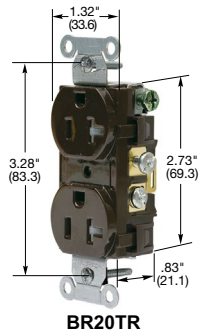

15 and 20 Ampere, 125 Volts

Dimensions in Inches (mm)

Commercial Specification Grade Receptacles

Duplex

Smooth polycarbonate face, duplex, back and side wired.

Color

Catalog Number

Tamper-Resistant, smooth polycarbonate face, duplex, back and side wired.	Black	BR15BLK	BR20BLK
	Blue	BR15BL	BR20BL
	Brown	BR15	BR20
	Gray	BR15GRY	BR20GRY
	Green	BR15GN	BR20GN
	Ivory	BR15I	BR20I
	Light Almond	BR15LA	BR20LA
	Red	BR15R	BR20R
	White	BR15WHI	BR20WHI
	Tamper-Resistant, smooth polycarbonate face, duplex, back and side wired.	Black	BR15BLKTR
Blue		BR15BLTR	BR20BLTR
Brown		BR15TR	BR20TR
Gray		BR15GRYTR	BR20GRYTR
Green		BR15GNTR	BR20GNTR
Ivory		BR15ITR	BR20ITR
Light Almond		BR15LATR	BR20LATR
Red		BR15RTR	BR20RTR
White		BR15WHITR	BR20WHITR
Weather Resistant, smooth polycarbonate face, duplex, back and side wired.		Black	BR15BLKW
	Brown	BR15W	BR20W
	Gray	BR15GRYW	BR20GRYW
	Ivory	BR15IW	BR20IW
	Light Almond	BR15LAW	BR20LAW
	White	BR15WHIW	BR20WHIW
Weather and Tamper-Resistant, smooth polycarbonate face, duplex, back and side wired.	Black	BR15BLKWTR	BR20BLKWTR
	Brown	BR15WRTR	BR20WRTR
	Gray	BR15GRYWTR	BR20GRYWTR
	Ivory	BR15IWRTR	BR20IWRTR
	Light Almond	BR15LAWTR	BR20LAWTR
	White	BR15WHIWRTR	BR20WHIWRTR
Isolated ground ^A , smooth nylon face, duplex, side wired only.	Gray	IG15CRGRY	IG20CRGRY
	Ivory	IG15CRI	IG20CRI
	Light Almond	IG15CRLA	IG20CRLA
	Orange	IG15CR	IG20CR
	White	IG15CRWHI	IG20CRWHI
Isolated ground ^A , Style Line [®] decorator*, smooth nylon face, duplex, back and side wired.	Gray	IG15DRGRY	IG20DRGRY
	Ivory	IG15DRI	IG20DRI
	Light Almond	IG15DRLA	IG20DRLA
	Orange	IG15DR	IG20DR
	White	-	IG20DRWHI

Note: ^ASee section N for additional information on isolated ground devices.
 See page A-47 for accessories.
 See page Tech-10 for Tamper and Weather Resistant descriptions.
 See section O for wallplates.