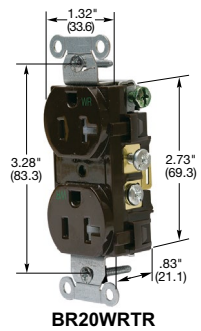

15 and 20 Ampere, 125 Volts

Dimensions in Inches (mm)

Commercial Specification Grade Receptacles

Duplex

Smooth polycarbonate face, duplex, back and side wired.

Color

Catalog Number

Tamper-Resistant, smooth polycarbonate face, duplex, back and side wired.	Black	BR15BLK	BR20BLK
	Blue	BR15BL	BR20BL
	Brown	BR15	BR20
	Gray	BR15GRY	BR20GRY
	Green	BR15GN	BR20GN
	Ivory	BR15I	BR20I
	Light Almond	BR15LA	BR20LA
	Red	BR15R	BR20R
	White	BR15WHI	BR20WHI
	Tamper-Resistant, smooth polycarbonate face, duplex, back and side wired.	Black	BR15BLKTR
Blue		BR15BLTR	BR20BLTR
Brown		BR15TR	BR20TR
Gray		BR15GRYTR	BR20GRYTR
Green		BR15GNTR	BR20GNTR
Ivory		BR15ITR	BR20ITR
Light Almond		BR15LATR	BR20LATR
Red		BR15RTR	BR20RTR
White		BR15WHITR	BR20WHITR
Weather Resistant, smooth polycarbonate face, duplex, back and side wired.		Black	BR15BLKW
	Brown	BR15W	BR20W
	Gray	BR15GRYW	BR20GRYW
	Ivory	BR15IW	BR20IW
	Light Almond	BR15LAW	BR20LAW
	White	BR15WHIW	BR20WHIW
Weather and Tamper-Resistant, smooth polycarbonate face, duplex, back and side wired.	Black	BR15BLKWTR	BR20BLKWTR
	Brown	BR15WRTR	BR20WRTR
	Gray	BR15GRYWTR	BR20GRYWTR
	Ivory	BR15IWRTR	BR20IWRTR
	Light Almond	BR15LAWTR	BR20LAWTR
	White	BR15WHIWRTR	BR20WHIWRTR
Isolated ground ^A , smooth nylon face, duplex, side wired only.	Gray	IG15CRGRY	IG20CRGRY
	Ivory	IG15CRI	IG20CRI
	Light Almond	IG15CRLA	IG20CRLA
	Orange	IG15CR	IG20CR
	White	IG15CRWHI	IG20CRWHI
Isolated ground ^A , Style Line [®] decorator*, smooth nylon face, duplex, back and side wired.	Gray	IG15DRGRY	IG20DRGRY
	Ivory	IG15DRI	IG20DRI
	Light Almond	IG15DRLA	IG20DRLA
	Orange	IG15DR	IG20DR
	White	-	IG20DRWHI

Note: ^ASee section N for additional information on isolated ground devices.
 See page A-47 for accessories.
 See page Tech-10 for Tamper and Weather Resistant descriptions.
 See section O for wallplates.