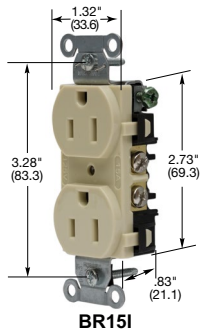

15 and 20 Ampere, 125 Volts

Dimensions in Inches (mm)

Commercial Specification Grade Receptacles

Duplex

Smooth polycarbonate face, duplex, back and side wired.

Color

Catalog Number

Tamper-Resistant, smooth polycarbonate face, duplex, back and side wired.	Black	BR15BLK	BR20BLK
	Blue	BR15BL	BR20BL
	Brown	BR15	BR20
	Gray	BR15GRY	BR20GRY
	Green	BR15GN	BR20GN
	Ivory	BR15I	BR20I
	Light Almond	BR15LA	BR20LA
	Red	BR15R	BR20R
	White	BR15WHI	BR20WHI
	Tamper-Resistant, smooth polycarbonate face, duplex, back and side wired.	Black	BR15BLKTR
Blue		BR15BLTR	BR20BLTR
Brown		BR15TR	BR20TR
Gray		BR15GRYTR	BR20GRYTR
Green		BR15GNTR	BR20GNTR
Ivory		BR15ITR	BR20ITR
Light Almond		BR15LATR	BR20LATR
Red		BR15RTR	BR20RTR
White		BR15WHITR	BR20WHITR
Weather Resistant, smooth polycarbonate face, duplex, back and side wired.		Black	BR15BLKW
	Brown	BR15W	BR20W
	Gray	BR15GRYW	BR20GRYW
	Ivory	BR15IW	BR20IW
	Light Almond	BR15LAW	BR20LAW
	White	BR15WHIW	BR20WHIW
Weather and Tamper-Resistant, smooth polycarbonate face, duplex, back and side wired.	Black	BR15BLKWTR	BR20BLKWTR
	Brown	BR15WRTR	BR20WRTR
	Gray	BR15GRYWTR	BR20GRYWTR
	Ivory	BR15IWRTR	BR20IWRTR
	Light Almond	BR15LAWTR	BR20LAWTR
	White	BR15WHIWRTR	BR20WHIWRTR
Isolated ground ^A , smooth nylon face, duplex, side wired only.	Gray	IG15CRGRY	IG20CRGRY
	Ivory	IG15CRI	IG20CRI
	Light Almond	IG15CRLA	IG20CRLA
	Orange	IG15CR	IG20CR
	White	IG15CRWHI	IG20CRWHI
Isolated ground ^A , Style Line [®] decorator*, smooth nylon face, duplex, back and side wired.	Gray	IG15DRGRY	IG20DRGRY
	Ivory	IG15DRI	IG20DRI
	Light Almond	IG15DRLA	IG20DRLA
	Orange	IG15DR	IG20DR
	White	-	IG20DRWHI