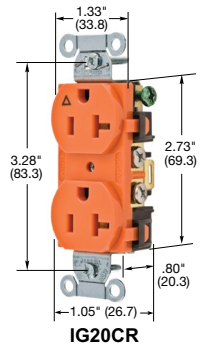

15 and 20 Ampere, 125 Volts

Dimensions in Inches (mm)

Commercial Specification Grade Receptacles

Duplex

Smooth polycarbonate face, duplex, back and side wired.

Color

Catalog Number

Tamper-Resistant, smooth polycarbonate face, duplex, back and side wired.	Black	BR15BLK	BR20BLK
	Blue	BR15BL	BR20BL
	Brown	BR15	BR20
	Gray	BR15GRY	BR20GRY
	Green	BR15GN	BR20GN
	Ivory	BR15I	BR20I
	Light Almond	BR15LA	BR20LA
	Red	BR15R	BR20R
	White	BR15WHI	BR20WHI
	Tamper-Resistant, smooth polycarbonate face, duplex, back and side wired.	Black	BR15BLKTR
Blue		BR15BLTR	BR20BLTR
Brown		BR15TR	BR20TR
Gray		BR15GRYTR	BR20GRYTR
Green		BR15GNTR	BR20GNTR
Ivory		BR15ITR	BR20ITR
Light Almond		BR15LATR	BR20LATR
Red		BR15RTR	BR20RTR
White		BR15WHITR	BR20WHITR
Weather Resistant, smooth polycarbonate face, duplex, back and side wired.		Black	BR15BLKW
	Brown	BR15W	BR20W
	Gray	BR15GRYW	BR20GRYW
	Ivory	BR15IW	BR20IW
	Light Almond	BR15LAW	BR20LAW
	White	BR15WHIW	BR20WHIW
Weather and Tamper-Resistant, smooth polycarbonate face, duplex, back and side wired.	Black	BR15BLKWTR	BR20BLKWTR
	Brown	BR15WRTR	BR20WRTR
	Gray	BR15GRYWTR	BR20GRYWTR
	Ivory	BR15IWRTR	BR20IWRTR
	Light Almond	BR15LAWTR	BR20LAWTR
	White	BR15WHIWRTR	BR20WHIWRTR
Isolated ground ^A , smooth nylon face, duplex, side wired only.	Gray	IG15CRGRY	IG20CRGRY
	Ivory	IG15CRI	IG20CRI
	Light Almond	IG15CRLA	IG20CRLA
	Orange	IG15CR	IG20CR
	White	IG15CRWHI	IG20CRWHI
Isolated ground ^A , Style Line [®] decorator*, smooth nylon face, duplex, back and side wired.	Gray	IG15DRGRY	IG20DRGRY
	Ivory	IG15DRI	IG20DRI
	Light Almond	IG15DRLA	IG20DRLA
	Orange	IG15DR	IG20DR
	White	-	IG20DRWHI