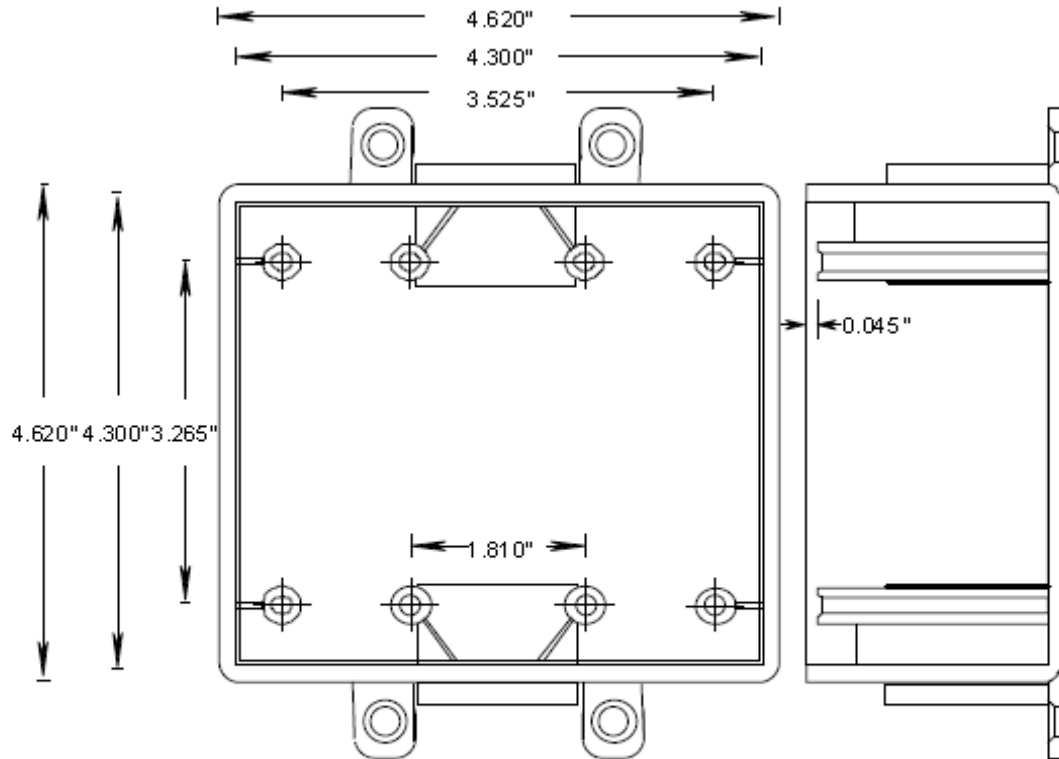

**RIGID PVC CONDUIT FITTINGS - KRALOY**

**FSC-2-050710 DOUBLE GANG BOXES,  
278083**

**ISSUE DATE:  
DATE D'EMISSION: 2009 11 30**

**SUPERCEDES:  
REPLACE: 2007 01 30**

Wall thickness = 0.152 in. (or 3.8 mm)  
Volume = 37.0 cu.in. (606.8 cu.mm)

**COMPONENTS**

DESCRIPTION	PART NUMBER	SIZE	QUANTITY
REDUCER BUSHINGS	097554	3/4 X 1/2	2
REDUCER BUSHINGS	097979	1 X 3/4	2