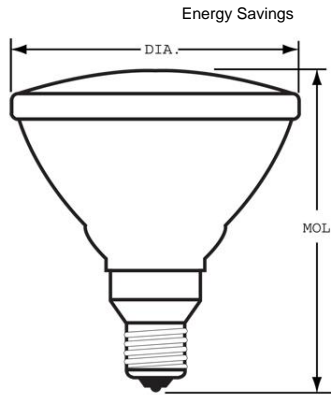

GE
Lighting

90515 - 48PAR/HIR+/SP10

GE HIR™ PLUS PAR38

- Up to 42% more efficient than standard halogen Up to 27% energy savings

CAUTIONS & WARNINGS

Caution

- Lamp may shatter and cause injury if broken
  - Do not use lamp if outer glass is scratched or broken.

Warning

- Risk of Electric Shock
  - Turn power off before inspection, installation or removal.
- Risk of Fire
  - Keep combustible materials away from lamp.
- Pressurized lamp--unexpected rupture may cause injury, fire, or property damage
  - Do not use lamp if outer glass is scratched or broken.
- Risk of Burn
  - Allow lamp to cool before handling.

GENERAL CHARACTERISTICS

Lamp Type	Halogen - PAR
Bulb	PAR38
Base	Medium Skirt (E26/50x39)
Filament	CC-8
Rated Life (NOM)	4200.0 h
Life in Years (NOM)	3.8
Primary Application	Indoor and Outdoor Spotlight

PHOTOMETRIC CHARACTERISTICS

Initial Lumens (NOM)	970.0
Center Beam Candlepower (CBCP) (NOM)	15500.0
Color Temperature (NOM)	2750.0 K
Beam Spread (NOM)	10.0 °
Nominal Initial Lumens per Watt (NOM)	20.20833

ELECTRICAL CHARACTERISTICS

Wattage (NOM)	48.0
Voltage (NOM)	120.0
Estimated Energy Cost per Year (NOM)	5.78

DIMENSIONS

Maximum Overall Length (MOL) (NOM)	5.313 in(135.0 mm)
Bulb Diameter (DIA) (NOM)	4.750 in(120.6 mm)

PRODUCT INFORMATION

Product Code	90515
Description	48PAR/HIR+/SP10
Standard Package	Case
Standard Package GTIN	10043168905159
Standard Package Quantity	12
Sales Unit	Unit
No Of Items Per Sales Unit	1
No Of Items Per Standard Package	12
UPC	043168905152