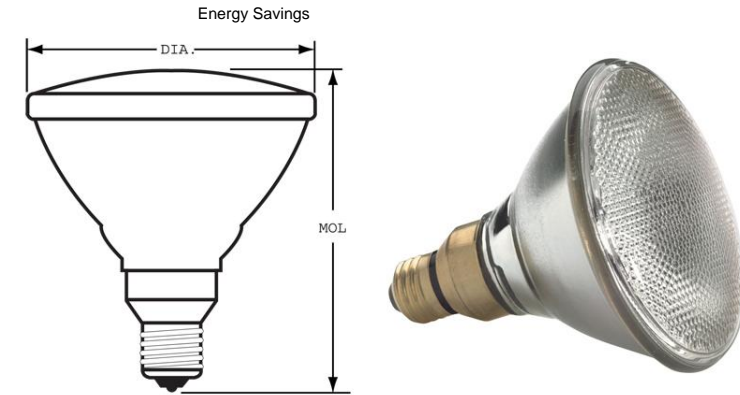

GE
Lighting

90519 - 48PAR/HIR+/FL25

GE HIR™ PLUS PAR38

- Up to 42% more efficient than standard halogen Up to 27% energy savings

CAUTIONS & WARNINGS

Caution

- Lamp may shatter and cause injury if broken
 - Do not use lamp if outer glass is scratched or broken.
- Risk of Burn
 - Allow lamp to cool before handling.

GENERAL CHARACTERISTICS

Lamp Type	Halogen - PAR
Bulb	PAR38
Base	Medium Skirt (E26/50x39)
Filament	CC-8
Rated Life (NOM)	4200.0 h
Life in Years (NOM)	3.8
Primary Application	Indoor and outdoor Floodlight