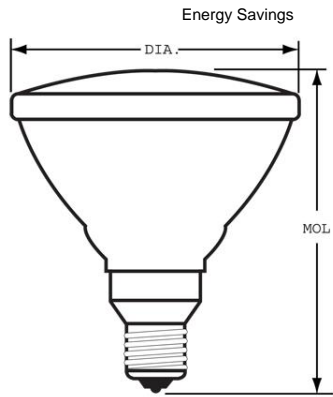

GE  
Lighting

**90529 - 60PAR/HIR+/FL25**

GE HIR™ PLUS PAR38

**GENERAL CHARACTERISTICS**

Lamp Type	Halogen - PAR
Bulb	PAR38
Base	Medium Skirt (E26/50x39)
Filament	CC-8
Rated Life (NOM)	4200.0 h
Primary Application	Indoor and outdoor Floodlight

**PHOTOMETRIC CHARACTERISTICS**

Initial Lumens (NOM)	1260.0
Center Beam Candlepower (CBCP) (NOM)	4700.0
Color Temperature (NOM)	2800.0 K
Beam Spread (NOM)	25.0 °
Nominal Initial Lumens per Watt (NOM)	21.0

**ELECTRICAL CHARACTERISTICS**

Wattage (NOM)	60.0
Voltage (NOM)	120.0

**DIMENSIONS**

Maximum Overall Length (MOL) (NOM)	5.313 in(135.0 mm)
Bulb Diameter (DIA) (NOM)	4.750 in(120.6 mm)

**PRODUCT INFORMATION**