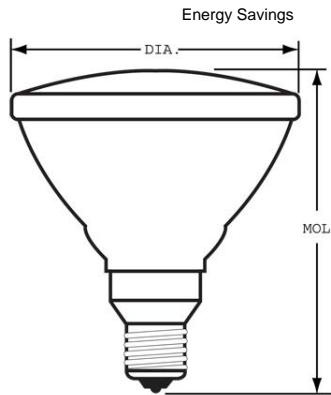

GE
Lighting

90605 - 83PAR/HIR+/SP10

GE HIR™ PLUS PAR38

CAUTIONS & WARNINGS

Caution

- Lamp may shatter and cause injury if broken
  - Do not use lamp if outer glass is scratched or broken.

Warning

- Risk of Electric Shock
  - Turn power off before inspection, installation or removal.
- Risk of Fire
  - Keep combustible materials away from lamp.
- Pressurized lamp--unexpected rupture may cause injury, fire, or property damage
  - Do not use lamp if outer glass is scratched or broken.
- Risk of Burn
  - Allow lamp to cool before handling.

GENERAL CHARACTERISTICS

Lamp Type	Halogen - PAR
Bulb	PAR38
Base	Medium Skirt (E26/50x39)
Filament	CC-8
Rated Life (NOM)	4000.0 h
Life in Years (NOM)	3.8
Primary Application	Indoor and Outdoor Spotlight

PHOTOMETRIC CHARACTERISTICS

Initial Lumens (NOM)	2030.0
Center Beam Candlepower (CBCP) (NOM)	30000.0
Color Temperature (NOM)	2850.0 K
Beam Spread (NOM)	10.0 °
Nominal Initial Lumens per Watt (NOM)	24.45783

ELECTRICAL CHARACTERISTICS

Wattage (NOM)	83.0
Voltage (NOM)	120.0
Estimated Energy Cost per Year (NOM)	10.0

DIMENSIONS

Maximum Overall Length (MOL) (NOM)	5.313 in(135.0 mm)
Bulb Diameter (DIA) (NOM)	4.750 in(120.6 mm)

PRODUCT INFORMATION

Product Code	90605
Description	83PAR/HIR+/SP10
Standard Package	Case
Standard Package GTIN	10043168906057
Standard Package Quantity	12
Sales Unit	Unit
No Of Items Per Sales Unit	1
No Of Items Per Standard Package	12
UPC	043168906050