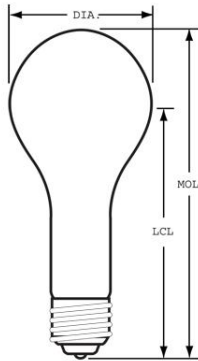

GE
Lighting

72547 - 150PS25/RS/STG

GE saf-t-gard® 150/133 watt PS25 1-pack

- 130/120 volts
- GE saf-t-gard® bulbs feature a protective Teflon® coating that helps contain glass fragments if broken. Designed with heavy-duty, all-weather construction, these bulbs protect against shattering, rain breakage and splatter from oil and lubricants. GE saf-t-gard® bulbs are perfect for home use in kitchens, basements garages, workshops and enclosed exterior fixtures
- Lasts 0.9/2.4 years based on 3 hours per day usage
- Estimated yearly energy costs \$18.07/\$16.02 based on 3 hours per day \$0.11 per kWh
- Provides 2160/1650 lumens
- PS25 shape with medium base for use in rough service applications

GENERAL CHARACTERISTICS

Lamp Type	Incandescent - A-line
Bulb	PS25
Base	Medium Screw (E26)
Filament	C-17
Bulb Finish	Inside frost
Rated Life	1000.0 hrs
Primary Application	Rough Service; Shatter-Resistant

PHOTOMETRIC CHARACTERISTICS

Initial Lumens	2160.0 /1650.0
Nominal Initial Lumens per Watt	14 /12

ELECTRICAL CHARACTERISTICS

Wattage	150.0
Voltage	130.0

DIMENSIONS

Maximum Overall Length (MOL)	6.9300 in(176.0 mm)
Bulb Diameter (DIA)	2.375 in(60.3 mm)
Light Center Length (LCL)	5.180 in(131.6 mm)