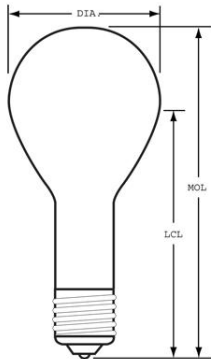

GE
Lighting

72548 - 200PS30RS/23/STG

GE saf-t-gard® 200/177 watt PS30 1-pack

- 130/120 volts
- GE saf-t-gard® bulbs feature a protective Teflon® coating that helps contain glass fragments if broken. Designed with heavy-duty, all-weather construction, these bulbs protect against shattering, rain breakage and splatter from oil and lubricants. GE saf-t-gard® bulbs are perfect for home use in kitchens, basements garages, workshops and enclosed exterior fixtures
- Lasts 0.9/2.4 years based on 3 hours per day usage
- Estimated yearly energy costs \$24.09/\$21.32 based on 3 hours per day \$0.11 per kWh
- Provides 3240/2495 lumens
- PS30 shape with medium base for use in rough service applications

GENERAL CHARACTERISTICS

Lamp Type	Incandescent - A-line
Bulb	PS30
Base	Medium Screw
Filament	C-9
Bulb Finish	Inside frost
Rated Life	1000.0 hrs
Primary Application	Rough Service; Shatter-Resistant

PHOTOMETRIC CHARACTERISTICS

Initial Lumens	3100.0 /2495.0
Nominal Initial Lumens per Watt	16 /14

ELECTRICAL CHARACTERISTICS

Wattage	200.0
Voltage	130.0

DIMENSIONS

Maximum Overall Length (MOL)	8.0600 in(204.7 mm)
Bulb Diameter (DIA)	2.375 in(60.3 mm)
Light Center Length (LCL)	6.000 in(152.4 mm)