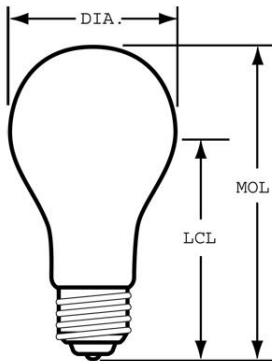

## 72527 - 100A/RS/130-PK12

GE rough service work light 100/89 watt A19 1-pack

- 130/120 volts
- 2800K soft white light appearance
- GE rough services worklight bulbs are specially designed with rugged filaments and mounts to withstand rough handling and shock better than regular household bulbs
- A19 shape with medium base for use in rough service applications
- Estimated yearly energy costs \$12.05/\$10.72 based on 3 hours per day \$0.11 per kWh
- Lasts 1.8/4.7 years based on 3 hours per day usage
- Provides 1070/815 lumens

### GENERAL CHARACTERISTICS

Lamp Type	Incandescent - A-line
Bulb	A19
Base	Medium Screw (E26)
Filament	C-7A
Bulb Finish	Inside frost
Rated Life	2000.0 hrs
Primary Application	Rough Service

### DIMENSIONS

Maximum Overall Length (MOL)	4.1300 in(104.9 mm)
Bulb Diameter (DIA)	2.375 in(60.3 mm)
Light Center Length (LCL)	2.910 in(73.9 mm)