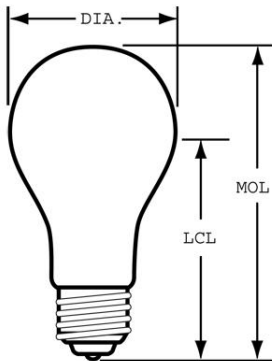

GE
Lighting

72530 - 75A/RS/130-PK6

GE rough service work light 75/67 watt A19 1-pack

- 130/120 volts
- 2800K soft white light appearance
- A19 shape with medium base for use in rough service applications
- GE rough services worklight bulbs are specially designed with rugged filaments and mounts to withstand rough handling and shock better than regular household bulbs
- Estimated yearly energy costs \$9.03/\$8.07 based on 3 hours per day \$0.11 per kWh
- Lasts 1.8/4.9 years based on 3 hours per day usage
- Provides 740/560 lumens

GENERAL CHARACTERISTICS

Lamp Type	Incandescent - A-line
Bulb	A19
Base	Medium Screw (E26)
Filament	C-7A
Bulb Finish	Inside frost
Rated Life	2000.0 hrs
Primary Application	Rough Service

PHOTOMETRIC CHARACTERISTICS

Initial Lumens	740.0 /562.0
Nominal Initial Lumens per Watt	9 /8

ELECTRICAL CHARACTERISTICS

Wattage	75.0
Voltage	130.0

DIMENSIONS

Maximum Overall Length (MOL)	4.1300 in(104.9 mm)
Bulb Diameter (DIA)	1.250 in(31.8 mm)
Light Center Length (LCL)	2.910 in(73.9 mm)