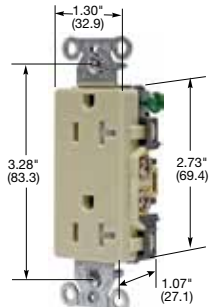

15 and 20 Ampere, 125 Volts

DR20ITR

Dimensions in Inches (mm)

Commercial Specification Grade Receptacles

Style Line® Decorator

15A 125V
NEMA 5-15R
UL CSA
0.5 HP

20A 125V
NEMA 5-20R
UL CSA
1 HP