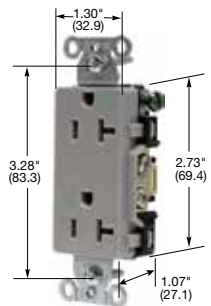

DR20GRYWRTR