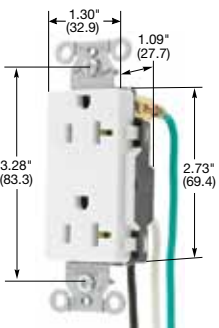

15 and 20 Ampere, 125 Volts

DR20WHIP2

Dimensions in Inches (mm)

Commercial Specification Grade Receptacles

Style Line® Decorator

15A 125V
NEMA 5-15R
UL CSA
0.5 HP

20A 125V
NEMA 5-20R
UL CSA
1 HP