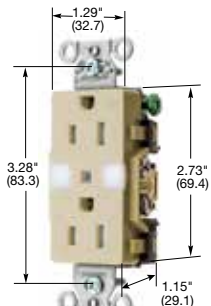

DR15NLIV

Dimensions in Inches (mm)

Commercial Specification Grade Receptacles

Style Line® Decorator

15A 125V
NEMA 5-15R
UL CSA
0.5 HP

20A 125V
NEMA 5-20R
UL CSA
1 HP

Description	Color	Catalog Number	Catalog Number	
Smooth nylon face, Style Line® decorator duplex, back and side wired.	Almond	DR15AL	DR20AL	
	Black	DR15BLK	DR20BLK	
	Brown	DR15	DR20	
	Gray	DR15GRY	DR20GRY	
	Ivory	DR15I	DR20I	
	Light Almond	DR15LA	DR20LA	
	Red	DR15R	DR20R	
	White	DR15WHI	DR20WHI	
Tamper-Resistant*, Style Line® decorator duplex, smooth nylon face, back and side wired.	Almond	DR15ALTR	DR20ALTR	
	Black	DR15BLKTR	DR20BLKTR	
	Brown	DR15TR	DR20TR	
	Gray	DR15GRYTR	DR20GRYTR	
	Ivory	DR15ITR	DR20ITR	
	Light Almond	DR15LATR	DR20LATR	
	White	DR15WHITR	DR20WHITR	
	Weather and Tamper-Resistant*, Style Line® decorator duplex, smooth nylon face, back and side wired.	Black	DR15BLKWRTR	DR20BLKWRTR
Brown		DR15WRTR	DR20WRTR	
Gray		DR15GRYWRTR	DR20GRYWRTR	
Ivory		DR15IWRTR	DR20IWRTR	
	Light Almond	DR15LAWRTR	DR20LAWRTR	
	White	DR15WHIWRTR	DR20WHIWRTR	
	Pre-wired receptacles, Style Line® decorator duplex, smooth nylon face, back and side wired, self-grounding, 8" solid wire leads.	Black	DR15BLKP1	DR20BLKP1
		Brown	DR15P1	DR20P1
Gray		DR15GRYP1	DR20GRYP1	
Ivory		DR15IP1	DR20IP1	
Light Almond		DR15LAP1	DR20LAP1	
	White	DR15WHIP1	DR20WHIP1	
	Pre-wired receptacles, Style Line® decorator duplex, smooth nylon face, back and side wired, self-grounding, 8" stranded wire leads.	Black	DR15BLKP2	DR20BLKP2
		Brown	DR15P2	DR20P2
		Gray	DR15GRYP2	DR20GRYP2
		Ivory	DR15IP2	DR20IP2
Light Almond		DR15LAP2	DR20LAP2	
	White	DR15WHIP2	DR20WHIP2	
	Pre-wired receptacles, Tamper-Resistant*, Style Line® decorator duplex, smooth nylon face, back and side wired, self-grounding, 8" solid wire leads.	Black	DR15BLKTRP1	DR20BLKTRP1
		Brown	DR15TRP1	DR20TRP1
		Gray	DR15GRYTRP1	DR20GRYTRP1
		Ivory	DR15ITRP1	DR20ITRP1
Light Almond		DR15LATRP1	DR20LATRP1	
	White	DR15WHITRP1	DR20WHITRP1	
	Pre-wired receptacles, Tamper-Resistant*, Style Line® decorator duplex, smooth nylon face, back and side wired, self-grounding, 8" stranded wire leads.	Black	DR15BLKTRP2	DR20BLKTRP2
		Brown	DR15TRP2	DR20TRP2
		Gray	DR15GRYTRP2	DR20GRYTRP2
		Ivory	DR15ITRP2	DR20ITRP2
Light Almond		DR15LATRP2	DR20LATRP2	
	White	DR15WHITRP2	DR20WHITRP2	
	Nightlight receptacle, two nightlight sources for a total of 0.5 Lumens, Tamper-Resistant* shutters complies with NEC article 406.12, back and side wired	Ivory	DR15NLIV	-
		Light Almond	DR15NLLA	-
White		DR15NLWH	-	

Note: *Tamper-resistant devices are not Fed. Spec. Listed.
See page A-47 for accessories.
See page Tech-10 for Tamper and Weather Resistant descriptions.
See section O for wallplates.