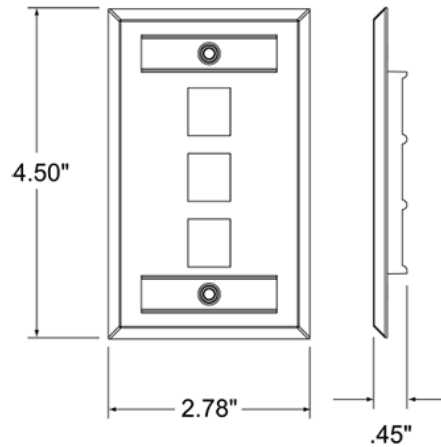

43080-1L3

UPC Code: 07847738788

Country Of Origin: Taiwan

Brand Features

Leviton single-gang and dual-gang Stainless-Steel Wallplates with ID Windows offer flexibility and accept QuickPort snap-in connectors and adapters to support a variety of commercial and residential applications. Available in several port configurations; the single-gang wallplate comes in 1, 2, 3, 4, or 6 ports, and the dual-gang version comes in 2, 4, 6, 8, or 12 ports.

Item Description

Stainless Steel QuickPort Wallplate, Single Gang, 3-Port, with Designation Windows

Features and Benefits

- Compatible with all individual QuickPort connectors and adapters
- Fits standard NEMA electrical boxes
- Includes ID windows for each wallplate
- Individual port configurability allows specification flexibility
- Brushed stainless-steel finish

43080-1L3

SPECIFICATION SUBMITTAL

JOB NAME: <input style="width: 95%; height: 20px;" type="text"/>	CATALOG NUMBERS: <input style="width: 95%; height: 20px;" type="text"/>	
JOB NUMBER: <input style="width: 95%; height: 20px;" type="text"/>	<input style="width: 95%; height: 20px;" type="text"/>	<input style="width: 95%; height: 20px;" type="text"/>