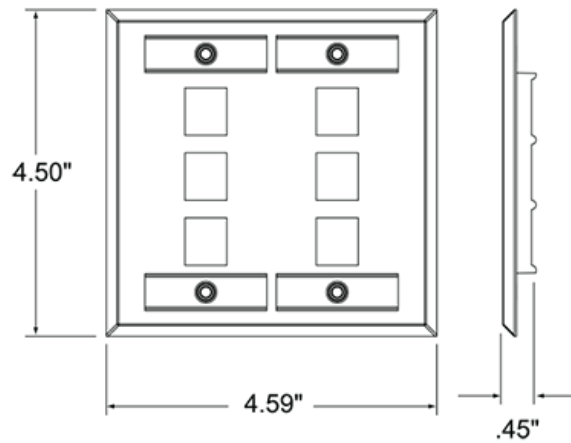

43080-2L6

UPC Code: 07847738794

Country Of Origin: Taiwan

Brand Features

Leviton single-gang and dual-gang Stainless-Steel Wallplates with ID Windows offer flexibility and accept QuickPort snap-in connectors and adapters to support a variety of commercial and residential applications. Available in several port configurations; the single-gang wallplate comes in 1, 2, 3, 4, or 6 ports, and the dual-gang version comes in 2, 4, 6, 8, or 12 ports.

Item Description

Stainless Steel QuickPort Wallplate, Dual Gang, 6-Port, with Designation Windows

Features and Benefits

- Compatible with all individual QuickPort connectors and adapters
- Fits standard NEMA electrical boxes
- Includes ID windows for each wallplate
- Individual port configurability allows specification flexibility
- Brushed stainless-steel finish

43080-2L6

SPECIFICATION SUBMITTAL

JOB NAME: <input style="width: 95%; height: 20px;" type="text"/>	CATALOG NUMBERS: <input style="width: 95%; height: 20px;" type="text"/>	
JOB NUMBER: <input style="width: 95%; height: 20px;" type="text"/>	<input style="width: 95%; height: 20px;" type="text"/>	<input style="width: 95%; height: 20px;" type="text"/>