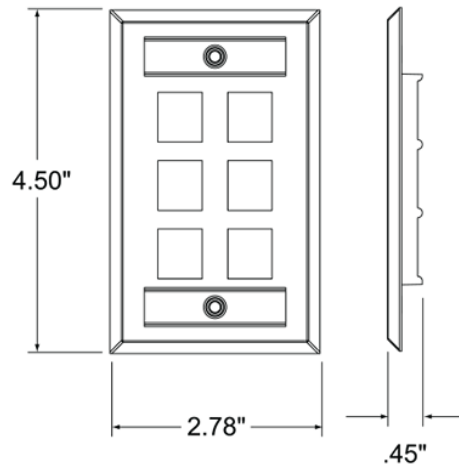

43080-1L6

SPECIFICATION SUBMITTAL

JOB NAME:	CATALOG NUMBERS:	
____	____	____
JOB NUMBER:	____	____