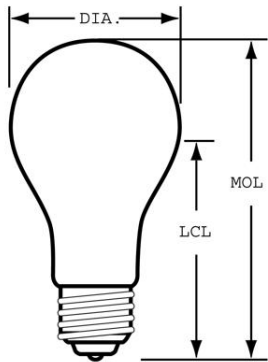

GE
Lighting

44534 - 200A/W-PK6

GE soft white 200 watt A21 1-pack

- Use original GE's Soft White when you need a light without glare and harsh shadows.
- 2900K soft white light appearance
- 3405 lumens providing strong, vibrant™ light
- A21 shape with medium base for use in table lamps and enclosed fixtures
- Estimated yearly energy costs \$24.09 based on 3 hours per day \$0.11 per kWh
- GE soft white bulbs provide warm, pleasing everyday light without harsh glares and shadows. Use general purpose GE soft white bulbs in common household fixtures like table lamps, floor lamps, enclosed ceiling fixtures and bare lamp sockets
- Lasts 0.7 years based on 3 hours per day usage

GENERAL CHARACTERISTICS

Lamp Type	Incandescent - A-line
Bulb	A21
Base	Medium Screw (E26)
Filament	CC-8
Bulb Finish	Soft white
Rated Life	750.0 hrs
Bulb Material	Soft glass
Primary Application	Standard

PHOTOMETRIC CHARACTERISTICS

Initial Lumens	3405.0
Color Temperature	2900.0 K
Nominal Initial Lumens per Watt	17

ELECTRICAL CHARACTERISTICS

Wattage	200.0
Voltage	120.0

DIMENSIONS

Maximum Overall Length (MOL)	5.3700 in(136.4 mm)
Bulb Diameter (DIA)	2.625 in(66.7 mm)
Light Center Length (LCL)	4.060 in(103.1 mm)