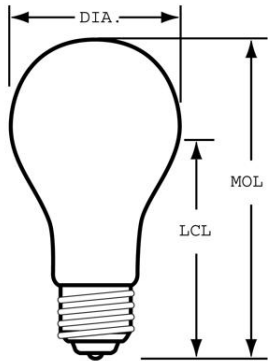

GE
Lighting

44534 - 200A/W-PK6

GE soft white 200 watt A21 1-pack

- Use original GE's Soft White when you need a light without glare and harsh shadows.
- 2900K soft white light appearance
- 3405 lumens providing strong, vibrant™ light
- A21 shape with medium base for use in table lamps and enclosed fixtures
- Estimated yearly energy costs \$24.09 based on 3 hours per day \$0.11 per kWh
- GE soft white bulbs provide warm, pleasing everyday light without harsh glares and shadows. Use general purpose GE soft white bulbs in common household fixtures like table lamps, floor lamps, enclosed ceiling fixtures and bare lamp sockets
- Lasts 0.7 years based on 3 hours per day usage

GENERAL CHARACTERISTICS

Lamp Type	Incandescent - A-line
Bulb	A21
Base	Medium Screw (E26)
Filament	CC-8
Bulb Finish	Soft white
Rated Life	750.0 hrs
Bulb Material	Soft glass
Primary Application	Standard

PHOTOMETRIC CHARACTERISTICS

Initial Lumens	3405.0
Color Temperature	2900.0 K
Nominal Initial Lumens per Watt	17

ELECTRICAL CHARACTERISTICS

Wattage	200.0
Voltage	120.0

DIMENSIONS

Maximum Overall Length (MOL)	5.3700 in(136.4 mm)
Bulb Diameter (DIA)	2.625 in(66.7 mm)
Light Center Length (LCL)	4.060 in(103.1 mm)