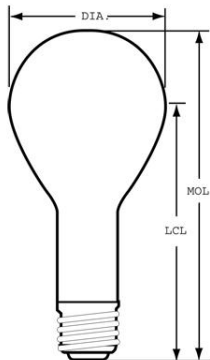

### 73788 - 300M/130V-PK6

GE crystal clear 300/266 watt PS25 1-pack

- 2800K soft white light appearance
- Add sparkle to your decorative fixtures with GE crystal clear bulbs. The clear glass and elegant filament design provide a decorative touch in fixtures where the bulb is visible
- Lasts 0.7 years based on 3 hours per day usage
- 4650/6120 lumens providing strong, vibrant™ light
- Estimated yearly energy costs \$36.14/\$32.16 based on 3 hours per day \$0.11 per kWh
- PS25 shape with medium base for use in table lamps and enclosed fixtures

#### GENERAL CHARACTERISTICS

Lamp Type	Incandescent - A-line
Bulb	PS25
Base	Medium Screw (E26)
Filament	CC-8
Bulb Finish	Clear
Rated Life	750.0 hrs
Bulb Material	Soft glass
Primary Application	Standard

#### DIMENSIONS

Maximum Overall Length (MOL)	6.9300 in(176.0 mm)
Bulb Diameter (DIA)	3.125 in(79.4 mm)
Light Center Length (LCL)	5.180 in(131.6 mm)