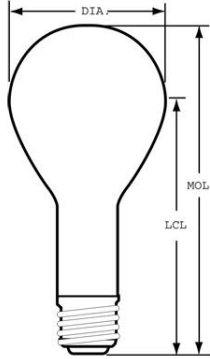

### 73788 - 300M/130V-PK6

GE crystal clear 300/266 watt PS25 1-pack

- 2800K soft white light appearance
- Add sparkle to your decorative fixtures with GE crystal clear bulbs. The clear glass and elegant filament design provide a decorative touch in fixtures where the bulb is visible
- Lasts 0.7 years based on 3 hours per day usage
- 4650/6120 lumens providing strong, vibrant™ light
- Estimated yearly energy costs \$36.14/\$32.16 based on 3 hours per day \$0.11 per kWh
- PS25 shape with medium base for use in table lamps and enclosed fixtures

#### GENERAL CHARACTERISTICS

Lamp Type	Incandescent - A-line
Bulb	PS25
Base	Medium Screw (E26)
Filament	CC-8
Bulb Finish	Clear
Rated Life	750.0 hrs
Bulb Material	Soft glass
Primary Application	Standard

#### PHOTOMETRIC CHARACTERISTICS

Initial Lumens	6120.0 /4170.0
Nominal Initial Lumens per Watt	23 /15

#### DIMENSIONS

Maximum Overall Length (MOL)	6.9300 in(176.0 mm)
Bulb Diameter (DIA)	3.125 in(79.4 mm)
Light Center Length (LCL)	5.180 in(131.6 mm)