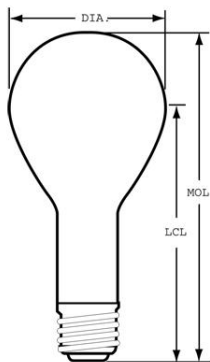

### 73788 - 300M/130V-PK6

GE crystal clear 300/266 watt PS25 1-pack

- 2800K soft white light appearance
- Add sparkle to your decorative fixtures with GE crystal clear bulbs. The clear glass and elegant filament design provide a decorative touch in fixtures where the bulb is visible
- Lasts 0.7 years based on 3 hours per day usage
- 4650/6120 lumens providing strong, vibrant™ light
- Estimated yearly energy costs \$36.14/\$32.16 based on 3 hours per day \$0.11 per kWh
- PS25 shape with medium base for use in table lamps and enclosed fixtures

#### GENERAL CHARACTERISTICS

Lamp Type	Incandescent - A-line
Bulb	PS25
Base	Medium Screw (E26)
Filament	CC-8
Bulb Finish	Clear
Rated Life	750.0 hrs
Bulb Material	Soft glass
Primary Application	Standard

#### DIMENSIONS

Maximum Overall Length (MOL)	6.9300 in(176.0 mm)
Bulb Diameter (DIA)	3.125 in(79.4 mm)
Light Center Length (LCL)	5.180 in(131.6 mm)