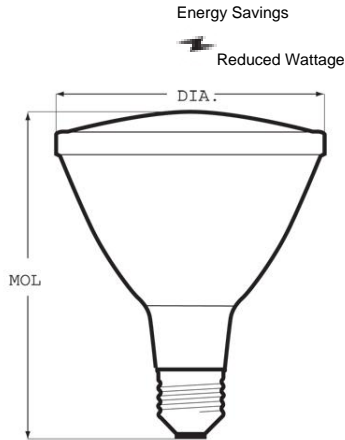

### GE energy-efficient halogen 48 watt PAR30 longneck floodlight 1-pack

• GE energy-efficient halogen bulbs deliver crisp, white light. This unsurpassed light quality is ideal for adding depth, drama and interest to any room. These GE energy-efficient halogen floodlights use less energy than standard halogen bulbs, saving money on energy. GE energy-efficient halogen floodlights feature lenses designed to provide a precise beam pattern, dispensing broad beams of crisp, white light throughout your home's interior. Use these bulbs in indoor track and recessed fixtures instead of regular incandescent and create a dramatic effect

- Saves energy compared to standard wattage lamps
- Estimated yearly energy costs \$5.78 based on 3 hours per day \$0.11 per kWh
- Lasts 3.8 years based on 3 hours per day usage
- PAR30 longneck indoor floodlight with medium base for use in directional fixtures such as recessed can lighting

### PHOTOMETRIC CHARACTERISTICS

Initial Lumens	850.0
Center Beam Candlepower (CBCP)	2500.0
Color Temperature	2750.0 K
Beam Spread	30.0 °
Nominal Initial Lumens per Watt	17

### DIMENSIONS

Maximum Overall Length (MOL)	4.7500 in(120.6 mm)
Bulb Diameter (DIA)	3.750 in(95.2 mm)