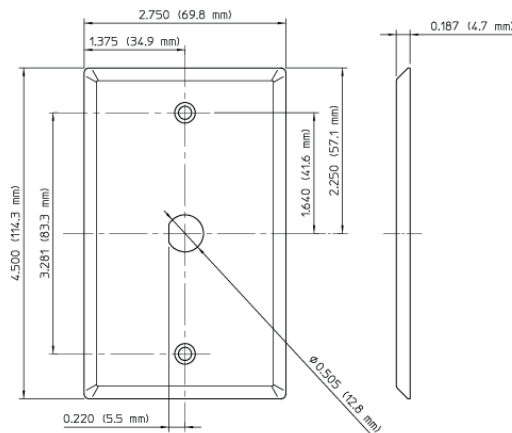

84444-40

Brand Features

Familiar and functional, Leviton Traditional Wallplates are designed for use with Traditional Leviton devices. They represent styles and form factors that have stood the test of time. Their clean lines work in virtually any location, whether in new or retrofit construction, and they install quickly and easily. Leviton offers Traditional Wallplates in a vast array of colors and configurations.

Item Description

Single Gang, Stainless Steel Metal Wallplate, Satin Finish Standard Size, Type 302 - STAINLESS STEEL

UPC Code: 07847735218

Country Of Origin: Mexico

SPECIFICATION SUBMITTAL

JOB NAME:	CATALOG NUMBERS:	
<input type="text"/>	<input type="text"/>	<input type="text"/>
JOB NUMBER:	<input type="text"/>	<input type="text"/>