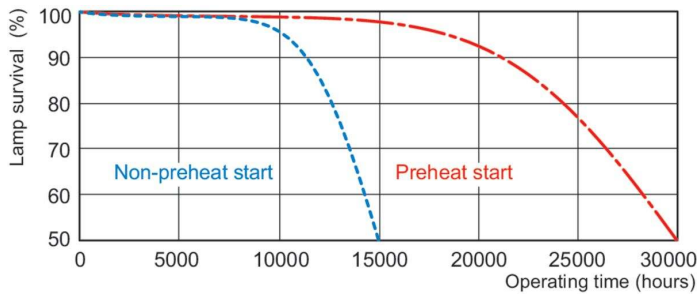

Warnings and Safety

- All HO lamps recommended for use only in open fixtures.

Product data

General Information		Controls and Dimming	
Cap-Base	G5	Dimmable	Yes
Features	HO Alto® [High Output Alto]		
Light Technical		Mechanical and Housing	
Color Code	850 [CCT of 5000K]	Bulb Shape	T5
Luminous Flux	4,800 lm		
Luminous Efficacy (rated) (Nom)	80 lm/W	Approval and Application	
Color Designation	Daylight	Mercury (Hg) Content (Nom)	1.4 mg
Correlated Color Temperature (Nom)	5000 K		
Color rendering index (CRI)	82	Product Data	
Operating and Electrical		Order product name	F54T5/850/HO/ALTO TG
Power Consumption	54.1 W	Full product name	F54T5/850/HO/ALTO TG
Lamp Current (Nom)	0.455 A	Order code	927893185001
		Material Nr. (12NC)	927893185001
		Numerator - Quantity Per Pack	1
		Net Weight (Piece)	0.001 kg

Photometric data

Spectral Power Distribution Colour - F54T5/850/HO/ALTO TG

Lifetime

Life expectancy diagram - 3 hour cycle

Lumen Maintenance Diagram - F54T5/850/HO/ALTO TG

T5 TuffGuard Coated

Lifetime

Life expectancy diagram - 12 hour cycle