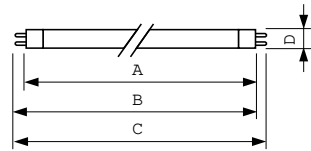

Warnings and Safety

- All HO lamps recommended for use only in open fixtures.

Product data

General Information		Controls and Dimming	
Cap-Base	G5	Dimmable	Yes
Features	HO Alto® [High Output Alto]		
Light Technical		Mechanical and Housing	
Color Code	850 [CCT of 5000K]	Bulb Shape	T5
Luminous Flux	4,800 lm		
Luminous Efficacy (rated) (Nom)	80 lm/W	Approval and Application	
Color Designation	Daylight	Mercury (Hg) Content (Nom)	1.4 mg
Correlated Color Temperature (Nom)	5000 K		
Color rendering index (CRI)	82	Product Data	
Operating and Electrical		Order product name	F54T5/850/HO/ALTO TG
Power Consumption	54.1 W	Full product name	F54T5/850/HO/ALTO TG
Lamp Current (Nom)	0.455 A	Order code	927893185001
		Material Nr. (12NC)	927893185001
		Numerator - Quantity Per Pack	1
		Net Weight (Piece)	0.001 kg

T5 TuffGuard Coated

EAN/UPC - Product/Case	046677166861
Numerator - Packs per outer box	40
EAN/UPC - Case	50046677166866

Dimensional drawing

Product	D (max)	A (max)	B (max)	B (min)	C (max)
F54T5/850/HO/ALTO TG	17 mm	1,149.0 mm	1,156.1 mm	1,153.7 mm	1,163.2 mm

Photometric data

Spectral Power Distribution Colour - F54T5/850/HO/ALTO TG

Lifetime

Life expectancy diagram - 3 hour cycle

Lumen Maintenance Diagram - F54T5/850/HO/ALTO TG

T5 TuffGuard Coated

Lifetime

Life expectancy diagram - 12 hour cycle