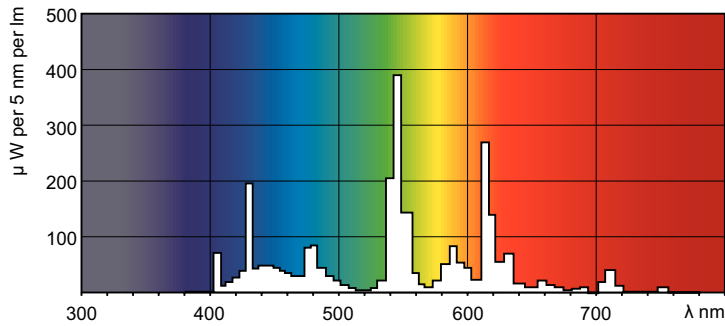

Warnings and Safety

- All HO lamps recommended for use only in open fixtures.

Product data

General Information		Controls and Dimming	
Cap-Base	G5	Dimmable	Yes
Features	HO Alto® [High Output Alto]		
Light Technical		Mechanical and Housing	
Color Code	850 [CCT of 5000K]	Bulb Shape	T5
Luminous Flux	4,800 lm		
Luminous Efficacy (rated) (Nom)	80 lm/W	Approval and Application	
Color Designation	Daylight	Mercury (Hg) Content (Nom)	1.4 mg
Correlated Color Temperature (Nom)	5000 K		
Color rendering index (CRI)	82	Product Data	
Operating and Electrical		Order product name	F54T5/850/HO/ALTO TG
Power Consumption	54.1 W	Full product name	F54T5/850/HO/ALTO TG
Lamp Current (Nom)	0.455 A	Order code	927893185001
		Material Nr. (12NC)	927893185001
		Numerator - Quantity Per Pack	1
		Net Weight (Piece)	0.001 kg

Photometric data

Spectral Power Distribution Colour - F54T5/850/HO/ALTO TG

Lifetime

Life expectancy diagram - 3 hour cycle

Lumen Maintenance Diagram - F54T5/850/HO/ALTO TG

T5 TuffGuard Coated

Lifetime

Life expectancy diagram - 12 hour cycle