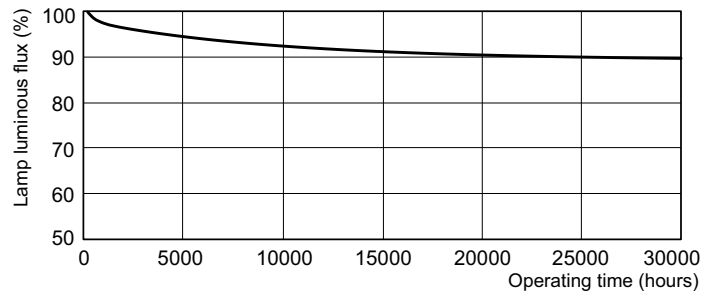

Warnings and Safety

- All HO lamps recommended for use only in open fixtures.

Product data

General Information		Controls and Dimming	
Cap-Base	G5	Dimmable	Yes
Features	HO Alto® [High Output Alto]		
Light Technical		Mechanical and Housing	
Color Code	850 [CCT of 5000K]	Bulb Shape	T5
Luminous Flux	4,800 lm		
Luminous Efficacy (rated) (Nom)	80 lm/W	Approval and Application	
Color Designation	Daylight	Mercury (Hg) Content (Nom)	1.4 mg
Correlated Color Temperature (Nom)	5000 K		
Color rendering index (CRI)	82	Product Data	
Operating and Electrical		Order product name	F54T5/850/HO/ALTO TG
Power Consumption	54.1 W	Full product name	F54T5/850/HO/ALTO TG
Lamp Current (Nom)	0.455 A	Order code	927893185001
		Material Nr. (12NC)	927893185001
		Numerator - Quantity Per Pack	1
		Net Weight (Piece)	0.001 kg

Photometric data

Spectral Power Distribution Colour - F54T5/850/HO/ALTO TG

Lifetime

Life expectancy diagram - 3 hour cycle

Lumen Maintenance Diagram - F54T5/850/HO/ALTO TG

T5 TuffGuard Coated

Lifetime

Life expectancy diagram - 12 hour cycle