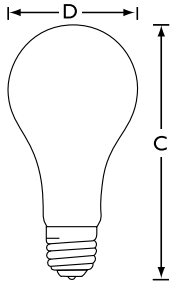

### Product data

General Information		Filament Shape	
Cap-Base	E26 [ Single Contact Medium Screw]	CC-8 [ Axial]	
Operating Position	Universal [ Universal]	Product Data	
Main Application	longlife	Order product name	200A/WL 120V 6/1 TP
Gas Filling	GAS	EAN/UPC - Product	046677168674
Light Technical		Order code	168674
Initial lumen (Nom)	3100 lm	Numerator - Quantity Per Pack	1
Operating and Electrical		Numerator - Packs per outer box	6
Power (Rated) (Nom)	200 W	Material Nr. (12NC)	925178436307
Voltage (Nom)	120 V	Net Weight (Piece)	0.034 kg
Mechanical and Housing			
Bulb Finish	Soft White		

### Dimensional drawing

A21

200W E26 120V A21 SW

Product	D	C (max)
200A/WL 120V 6/1 TP	2.625 in	5.312 in