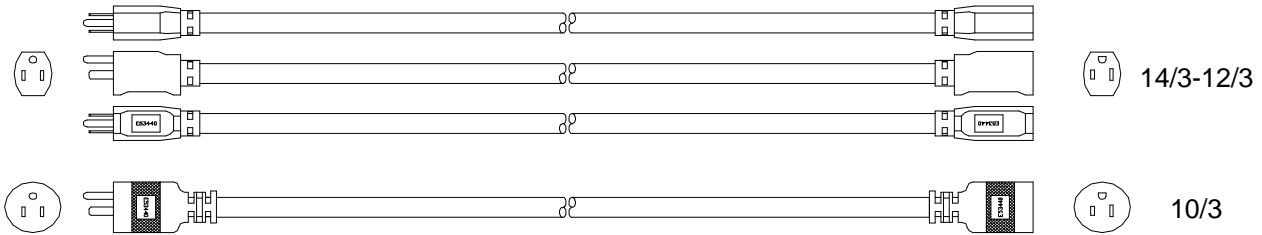

**CATALOG NUMBER:** See table below  
**DESCRIPTION:** Extension cord with power indicator light in the cord connector  
**APPROVALS:** UL Listed and CSA Certified or CUL Listed Outdoor Use Cord Set

**CONSTRUCTION PARAMETERS:**

Cable type: SJTW, see table below for gauge  
 Cable jacket material: PVC, see table below for color  
 Cord rating: Hard Usage per the National Electrical Code  
 Cable legend type: Indent print

*Note: Plug style may vary*

Attachment plug configuration: NEMA 5-15P  
 Cord connector configuration: NEMA 5-15R  
 Plug and connector material: Clear PVC, with neon power indicator lamp in the connector

**ELECTRICAL AND ENVIRONMENTAL PROPERTIES:**

Cable temperature rating: -40 to +60 °C  
 Nominal operating voltage: 125 VAC  
 Maximum operating current: See table below

Catalog no.	Gauge	Color	Length	Current rating	Case qty	UPC
24878804	14/3	Red	25 ft	15A	12	0 29892 26460 4
24888804		Red	50 ft		6	0 29892 26460 4
24898804		Red	100 ft	13A	6	0 29892 26462 8
25878802	12/3	Yellow	25 ft	15A	12	0 29892 82587 4
25880002		Yellow	50 ft		6	0 29892 11504 3
25890002		Yellow	100 ft		4	0 29892 82589 8
26878802	10/3	Yellow	25 ft	15A	6	0 29892 33755 1
26888802		Yellow	50 ft		4	0 29892 02688 2
26898802		Yellow	100 ft		3	0 29892 02689 9