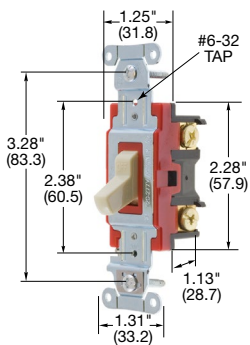

1201BK

1221I

1221PWI

HBL1221IHCS

Dimensions in Inches (mm)

Hubbell-PRO Heavy Duty Industrial Series, 15A, 120/277V AC

Description	Toggle Color	Single Pole	Double Pole	Three Way	Four Way
Toggle, back and side wired.	Black	1201BK	—	1203BK	—
	Brown	1201B	—	1203B	—
	Gray	1201GY	—	1203GY	—
	Ivory	1201I	—	1203I	—
	Light Almond	1201LA	—	1203LA	—
	White	1201W	—	1203W	—

20A, 120/277V AC

Description	Toggle Color	Single Pole	Double Pole	Three Way	Four Way
Toggle, back and side wired.	Black	1221BK	1222BK	1223BK	1224BK
	Brown	1221B	1222B	1223B	1224B
	Gray	1221GY	1222GY	1223GY	1224GY
	Ivory	1221I	1222I	1223I	1224I
	Light Almond	1221LA	1222LA	1223LA	1224LA
	Red	1221R	1222R	1223R	1224R
	White	1221W	1222W	1223W	1224W

Hubbell-PRO Pre-Wired/Leaded Heavy Duty Industrial Series, 20A, 120/277V AC - 8 Inch #12 AWG THHN

Description	Toggle Color	Single Pole	Double Pole	Three Way	Four Way
Toggle, Pre-wired leads.	Black	1221PWBK	1222PWBK	1223PWBK	1224PWBK
	Brown	1221PWB	1222PWB	1223PWB	1224PWB
	Gray	1221PWGY	1222PWGY	1223PWGY	1224PWGY
	Ivory	1221PWI	1222PWI	1223PWI	1224PWI
	Light Almond	1221PWLA	1222PWLA	1223PWLA	1224PWLA
	Red	1221PWR	1222PWR	1223PWR	1224PWR
	White	1221PWW	1222PWW	1223PWW	1224PWW

Hubbell-PRO Hospital Call Switch with Lanyard, 20A, 120/277V AC

Description	Toggle Color	Single Pole	Double Pole	Three Way	Four Way
Toggle, back and side wired.	Gray	HBL1221GHCS	—	—	—
	Ivory	HBL1221IHCS	—	—	—
	White	HBL1221WHCS	—	—	—