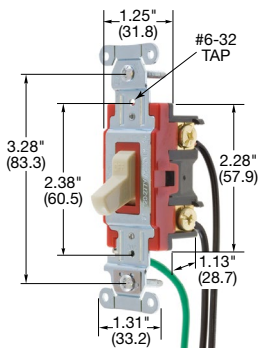

1201BK

1221I

1221PWI

HBL1221IHCS

Dimensions in Inches (mm)

Hubbell-PRO Heavy Duty Industrial Series, 15A, 120/277V AC

Description	Toggle Color	Single Pole	Double Pole	Three Way	Four Way
Toggle, back and side wired.	Black	1201BK	—	1203BK	—
	Brown	1201B	—	1203B	—
	Gray	1201GY	—	1203GY	—
	Ivory	1201I	—	1203I	—
	Light Almond	1201LA	—	1203LA	—
	White	1201W	—	1203W	—

20A, 120/277V AC

Description	Toggle Color	Single Pole	Double Pole	Three Way	Four Way
Toggle, back and side wired.	Black	1221BK	1222BK	1223BK	1224BK
	Brown	1221B	1222B	1223B	1224B
	Gray	1221GY	1222GY	1223GY	1224GY
	Ivory	1221I	1222I	1223I	1224I
	Light Almond	1221LA	1222LA	1223LA	1224LA
	Red	1221R	1222R	1223R	1224R
	White	1221W	1222W	1223W	1224W

Hubbell-PRO Pre-Wired/Leaded Heavy Duty Industrial Series, 20A, 120/277V AC - 8 Inch #12 AWG THHN

Description	Toggle Color	Single Pole	Double Pole	Three Way	Four Way
Toggle, Pre-wired leads.	Black	1221PWBK	1222PWBK	1223PWBK	1224PWBK
	Brown	1221PWB	1222PWB	1223PWB	1224PWB
	Gray	1221PWGY	1222PWGY	1223PWGY	1224PWGY
	Ivory	1221PWI	1222PWI	1223PWI	1224PWI
	Light Almond	1221PWLA	1222PWLA	1223PWLA	1224PWLA
	Red	1221PWR	1222PWR	1223PWR	1224PWR
	White	1221PWW	1222PWW	1223PWW	1224PWW

Hubbell-PRO Hospital Call Switch with Lanyard, 20A, 120/277V AC

Description	Toggle Color	Single Pole	Double Pole	Three Way	Four Way
Toggle, back and side wired.	Gray	HBL1221GHCS	—	—	—
	Ivory	HBL1221IHCS	—	—	—
	White	HBL1221WHCS	—	—	—