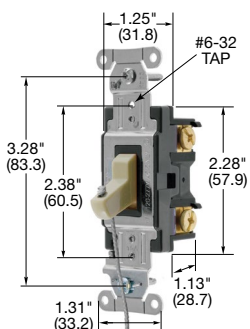

1201BK

1221I

1221PWI

HBL1221IHCS

Dimensions in Inches (mm)

Hubbell-PRO Heavy Duty Industrial Series, 15A, 120/277V AC

Description	Toggle Color	Single Pole	Double Pole	Three Way	Four Way
Toggle, back and side wired.	Black	1201BK	—	1203BK	—
	Brown	1201B	—	1203B	—
	Gray	1201GY	—	1203GY	—
	Ivory	1201I	—	1203I	—
	Light Almond	1201LA	—	1203LA	—
	White	1201W	—	1203W	—

20A, 120/277V AC

Description	Toggle Color	Single Pole	Double Pole	Three Way	Four Way
Toggle, back and side wired.	Black	1221BK	1222BK	1223BK	1224BK
	Brown	1221B	1222B	1223B	1224B
	Gray	1221GY	1222GY	1223GY	1224GY
	Ivory	1221I	1222I	1223I	1224I
	Light Almond	1221LA	1222LA	1223LA	1224LA
	Red	1221R	1222R	1223R	1224R
	White	1221W	1222W	1223W	1224W

Hubbell-PRO Pre-Wired/Leaded Heavy Duty Industrial Series, 20A, 120/277V AC - 8 Inch #12 AWG THHN

Description	Toggle Color	Single Pole	Double Pole	Three Way	Four Way
Toggle, Pre-wired leads.	Black	1221PWBK	1222PWBK	1223PWBK	1224PWBK
	Brown	1221PWB	1222PWB	1223PWB	1224PWB
	Gray	1221PWGY	1222PWGY	1223PWGY	1224PWGY
	Ivory	1221PWI	1222PWI	1223PWI	1224PWI
	Light Almond	1221PWLA	1222PWLA	1223PWLA	1224PWLA
	Red	1221PWR	1222PWR	1223PWR	1224PWR
	White	1221PWW	1222PWW	1223PWW	1224PWW

Hubbell-PRO Hospital Call Switch with Lanyard, 20A, 120/277V AC

Description	Toggle Color	Single Pole	Double Pole	Three Way	Four Way
Toggle, back and side wired.	Gray	HBL1221GHCS	—	—	—
	Ivory	HBL1221IHCS	—	—	—
	White	HBL1221WHCS	—	—	—