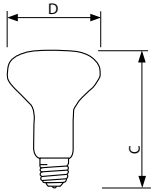

### Product data

General Information	
Cap-Base	E26 [ Single Contact Medium Screw]
Operating Position	Universal [ Universal]
Main Application	Indoor Reflector
Gas Filling	GAS
Light Technical	
Initial lumen (Nom)	380 lm
Beam Description	Flood [ Flood]
Operating and Electrical	
Power (Rated) (Nom)	45 W
Voltage (Nom)	130 V
Mechanical and Housing	
Bulb Finish	Frosted (FR)

Cap-Base Information	Aluminium [ Aluminium Cap]
Filament Shape	CC6 [ Straight]
Product Data	
Order product name	45R20 130V 12/1
EAN/UPC - Product	046677203221
Order code	203224
Numerator - Quantity Per Pack	1
Numerator - Packs per outer box	12
Material Nr. (12NC)	925154436103
Net Weight (Piece)	0.028 kg

### Dimensional drawing

Product	C (max)
45R20 130V 12/1	3.94 in

45W E26 130V R20