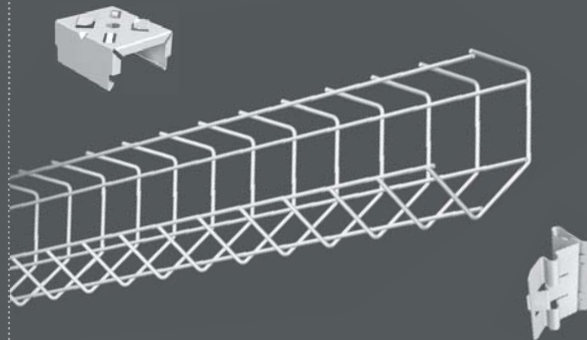

Striplights

Z Standard Strip

ZAL Aisle Lighter

Z Straight Blade Louver

SIMPLY THE EASIEST STRIP ON THE MARKET

The Z Series' innovative design was driven by the customer's need for versatility, speed and simplicity. With various reflector options and the choice of one or two, T5 or T8 lamps, the Z Series is a great solution for your application.

REFLECTORS

- Symmetric
- Asymmetric
- Aisle (ZAL)
- Straight-blade louver , solid
- Straight-blade louver , perforated

OPTIONS & ACCESSORIES

- Wireguard: sturdy basket construction and easy access clips allow effortless relamping
- Z spring hanger: snap 'n' lock design requires no fasteners and can be used on T-grid ceiling or universal mounting systems
- Finishes available in white, black, galvanized and smoke gray

PACKAGING

- Easy-open carton saves time by eliminating the need for a box cutter
- No loose parts spilling on the floor; all parts are shipped secure within the product