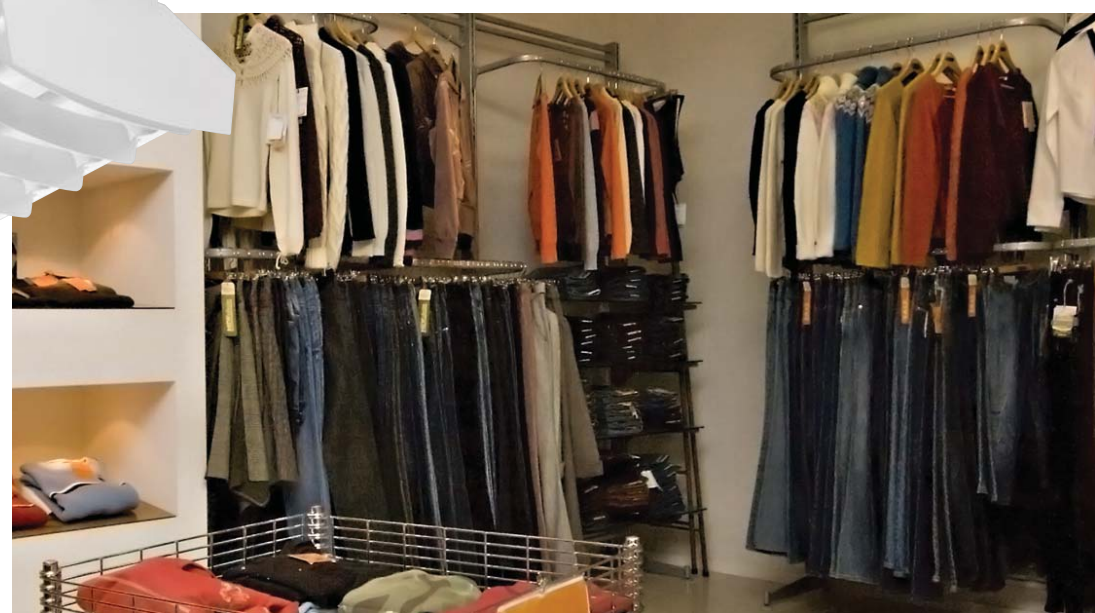

Striplights

Z Standard Strip

ZAL Aisle Lighter

Z Straight Blade Louver

SIMPLY THE EASIEST STRIP ON THE MARKET

The Z Series' innovative design was driven by the customer's need for versatility, speed and simplicity. With various reflector options and the choice of one or two, T5 or T8 lamps, the Z Series is a great solution for your application.

REFLECTORS

- Symmetric
- Asymmetric
- Aisle (ZAL)
- Straight-blade louver , solid
- Straight-blade louver , perforated

OPTIONS & ACCESSORIES

- Wireguard: sturdy basket construction and easy access clips allow effortless relamping
- Z spring hanger: snap 'n' lock design requires no fasteners and can be used on T-grid ceiling or universal mounting systems
- Finishes available in white, black, galvanized and smoke gray

PACKAGING

- Easy-open carton saves time by eliminating the need for a box cutter
- No loose parts spilling on the floor; all parts are shipped secure within the product