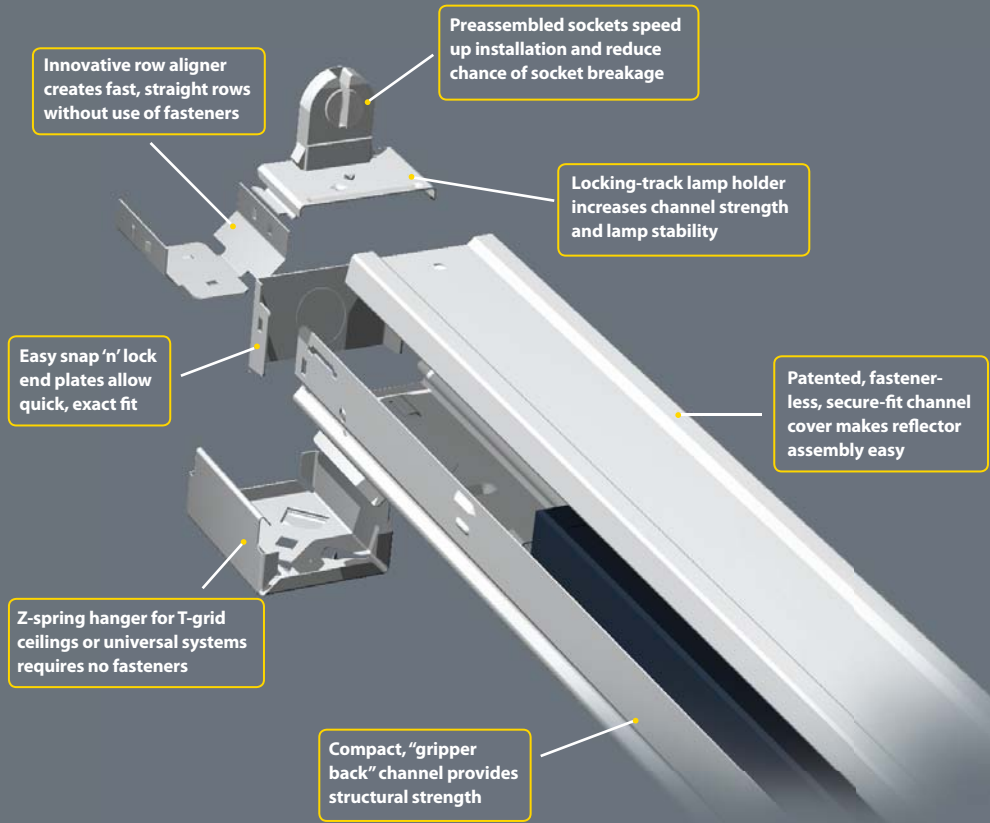

Striplights

Z Standard Strip

ZAL Aisle Lighter

Z Straight Blade Louver

SIMPLY THE EASIEST STRIP ON THE MARKET

The Z Series' innovative design was driven by the customer's need for versatility, speed and simplicity. With various reflector options and the choice of one or two, T5 or T8 lamps, the Z Series is a great solution for your application.

REFLECTORS

- Symmetric
- Asymmetric
- Aisle (ZAL)
- Straight-blade louver , solid
- Straight-blade louver , perforated

OPTIONS & ACCESSORIES

- Wireguard: sturdy basket construction and easy access clips allow effortless relamping
- Z spring hanger: snap 'n' lock design requires no fasteners and can be used on T-grid ceiling or universal mounting systems
- Finishes available in white, black, galvanized and smoke gray

PACKAGING

- Easy-open carton saves time by eliminating the need for a box cutter
- No loose parts spilling on the floor; all parts are shipped secure within the product