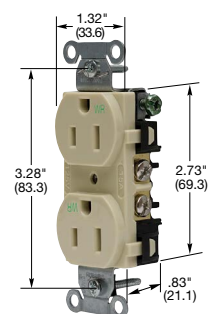

Straight Blade Devices

15 and 20 Ampere, 125 Volts

15A 125V
NEMA 5-15R
UL CSA
0.5 HP

20A 125V
NEMA 5-20R
UL CSA
1 HP

Commercial Specification Grade Receptacles

Duplex	Color	Catalog Number	
Smooth polycarbonate face, duplex, back and side wired.	Black	BR15BLK	BR20BLK
	Blue	BR15BL	BR20BL
	Brown	BR15	BR20
	Gray	BR15GRY	BR20GRY
	Green	BR15GN	BR20GN
	Ivory	BR15I	BR20I
	Light Almond	BR15LA	BR20LA
	Red	BR15R	BR20R
	White	BR15WHI	BR20WHI
Tamper-Resistant, smooth polycarbonate face, duplex, back and side wired.	Black	BR15BLKTR	BR20BLKTR
	Blue	BR15BLTR	BR20BLTR
	Brown	BR15TR	BR20TR
	Gray	BR15GRYTR	BR20GRYTR
	Green	BR15GNTR	BR20GNTR
	Ivory	BR15ITR	BR20ITR
	Light Almond	BR15LATR	BR20LATR
	Red	BR15RTR	BR20RTR
	White	BR15WHITR	BR20WHITR
Weather Resistant, smooth polycarbonate face, duplex, back and side wired.	Black	BR15BLKWR	BR20BLKWR
	Brown	BR15WR	BR20WR
	Gray	BR15GRYWR	BR20GRYWR
	Ivory	BR15IWR	BR20IWR
	Light Almond	BR15LAWR	BR20LAWR
	White	BR15WHIWR	BR20WHIWR
Weather and Tamper-Resistant, smooth polycarbonate face, duplex, back and side wired.	Black	BR15BLKWTR	BR20BLKWTR
	Brown	BR15WRTR	BR20WRTR
	Gray	BR15GRYWRTR	BR20GRYWRTR
	Ivory	BR15IWRTR	BR20IWRTR
	Light Almond	BR15LAWRTR	BR20LAWRTR
	White	BR15WHIWRTR	BR20WHIWRTR
Isolated ground ^A , smooth nylon face, duplex, side wired only.	Gray	IG15CRGRY	IG20CRGRY
	Ivory	IG15CRI	IG20CRI
	Light Almond	IG15CRLA	IG20CRLA
	Orange	IG15CR	IG20CR
	White	IG15CRWHI	IG20CRWHI
Isolated ground ^A , Style Line [®] decorator*, smooth nylon face, duplex, back and side wired.	Gray	IG15DRGRY	IG20DRGRY
	Ivory	IG15DRI	IG20DRI
	Light Almond	IG15DRLA	IG20DRLA
	Orange	IG15DR	IG20DR
	White	-	IG20DRWHI

BR15I

BR20TR

BR15IWR

BR20WRTR

IG20CR

Dimensions in Inches (mm)