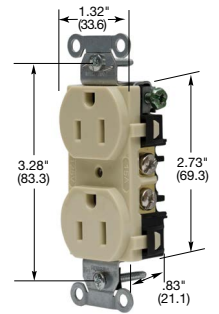

Straight Blade Devices

15 and 20 Ampere, 125 Volts

15A 125V
NEMA 5-15R
UL CSA
0.5 HP

20A 125V
NEMA 5-20R
UL CSA
1 HP

Commercial Specification Grade Receptacles

Duplex	Color	Catalog Number	
Smooth polycarbonate face, duplex, back and side wired.	Black	BR15BLK	BR20BLK
	Blue	BR15BL	BR20BL
	Brown	BR15	BR20
	Gray	BR15GRY	BR20GRY
	Green	BR15GN	BR20GN
	Ivory	BR15I	BR20I
	Light Almond	BR15LA	BR20LA
	Red	BR15R	BR20R
	White	BR15WHI	BR20WHI
Tamper-Resistant, smooth polycarbonate face, duplex, back and side wired.	Black	BR15BLKTR	BR20BLKTR
	Blue	BR15BLTR	BR20BLTR
	Brown	BR15TR	BR20TR
	Gray	BR15GRYTR	BR20GRYTR
	Green	BR15GNTR	BR20GNTR
	Ivory	BR15ITR	BR20ITR
	Light Almond	BR15LATR	BR20LATR
	Red	BR15RTR	BR20RTR
	White	BR15WHITR	BR20WHITR
Weather Resistant, smooth polycarbonate face, duplex, back and side wired.	Black	BR15BLKWR	BR20BLKWR
	Brown	BR15WR	BR20WR
	Gray	BR15GRYWR	BR20GRYWR
	Ivory	BR15IWR	BR20IWR
	Light Almond	BR15LAWR	BR20LAWR
	White	BR15WHIWR	BR20WHIWR
Weather and Tamper-Resistant, smooth polycarbonate face, duplex, back and side wired.	Black	BR15BLKWTR	BR20BLKWTR
	Brown	BR15WRTR	BR20WRTR
	Gray	BR15GRYWRTR	BR20GRYWRTR
	Ivory	BR15IWRTR	BR20IWRTR
	Light Almond	BR15LAWRTR	BR20LAWRTR
	White	BR15WHIWRTR	BR20WHIWRTR
Isolated ground ^A , smooth nylon face, duplex, side wired only.	Gray	IG15CRGRY	IG20CRGRY
	Ivory	IG15CRI	IG20CRI
	Light Almond	IG15CRLA	IG20CRLA
	Orange	IG15CR	IG20CR
	White	IG15CRWHI	IG20CRWHI
Isolated ground ^A , Style Line [®] decorator*, smooth nylon face, duplex, back and side wired.	Gray	IG15DRGRY	IG20DRGRY
	Ivory	IG15DRI	IG20DRI
	Light Almond	IG15DRLA	IG20DRLA
	Orange	IG15DR	IG20DR
	White	-	IG20DRWHI

BR15I

BR20TR

BR15IWR

BR20WRTR

IG20CR

Dimensions in Inches (mm)