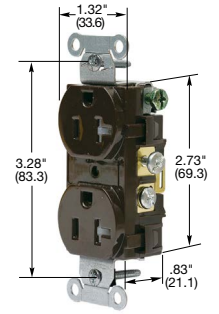

Straight Blade Devices

15 and 20 Ampere, 125 Volts

15A 125V
NEMA 5-15R
UL CSA
0.5 HP

20A 125V
NEMA 5-20R
UL CSA
1 HP

Commercial Specification Grade Receptacles

Duplex	Color	Catalog Number	
Smooth polycarbonate face, duplex, back and side wired.	Black	BR15BLK	BR20BLK
	Blue	BR15BL	BR20BL
	Brown	BR15	BR20
	Gray	BR15GRY	BR20GRY
	Green	BR15GN	BR20GN
	Ivory	BR15I	BR20I
	Light Almond	BR15LA	BR20LA
	Red	BR15R	BR20R
	White	BR15WHI	BR20WHI
Tamper-Resistant, smooth polycarbonate face, duplex, back and side wired.	Black	BR15BLKTR	BR20BLKTR
	Blue	BR15BLTR	BR20BLTR
	Brown	BR15TR	BR20TR
	Gray	BR15GRYTR	BR20GRYTR
	Green	BR15GNTR	BR20GNTR
	Ivory	BR15ITR	BR20ITR
	Light Almond	BR15LATR	BR20LATR
	Red	BR15RTR	BR20RTR
	White	BR15WHITR	BR20WHITR
Weather Resistant, smooth polycarbonate face, duplex, back and side wired.	Black	BR15BLKWR	BR20BLKWR
	Brown	BR15WR	BR20WR
	Gray	BR15GRYWR	BR20GRYWR
	Ivory	BR15IWR	BR20IWR
	Light Almond	BR15LAWR	BR20LAWR
	White	BR15WHIWR	BR20WHIWR
Weather and Tamper-Resistant, smooth polycarbonate face, duplex, back and side wired.	Black	BR15BLKWTR	BR20BLKWTR
	Brown	BR15WRTR	BR20WRTR
	Gray	BR15GRYWRTR	BR20GRYWRTR
	Ivory	BR15IWRTR	BR20IWRTR
	Light Almond	BR15LAWRTR	BR20LAWRTR
	White	BR15WHIWRTR	BR20WHIWRTR
Isolated ground ^A , smooth nylon face, duplex, side wired only.	Gray	IG15CRGRY	IG20CRGRY
	Ivory	IG15CRI	IG20CRI
	Light Almond	IG15CRLA	IG20CRLA
	Orange	IG15CR	IG20CR
	White	IG15CRWHI	IG20CRWHI
Isolated ground ^A , Style Line [®] decorator*, smooth nylon face, duplex, back and side wired.	Gray	IG15DRGRY	IG20DRGRY
	Ivory	IG15DRI	IG20DRI
	Light Almond	IG15DRLA	IG20DRLA
	Orange	IG15DR	IG20DR
	White	-	IG20DRWHI

Note: ^ASee section N for additional information on isolated ground devices.
See page A-47 for accessories.
See page Tech-10 for Tamper and Weather Resistant descriptions.
See section O for wallplates.

BR15I

BR20TR

BR15IWR

BR20WRTR

IG20CR

Dimensions in Inches (mm)