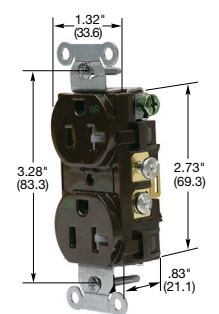

Straight Blade Devices

15 and 20 Ampere, 125 Volts

15A 125V
NEMA 5-15R
UL CSA
0.5 HP

20A 125V
NEMA 5-20R
UL CSA
1 HP

Commercial Specification Grade Receptacles

Duplex	Color	Catalog Number	
Smooth polycarbonate face, duplex, back and side wired.	Black	BR15BLK	BR20BLK
	Blue	BR15BL	BR20BL
	Brown	BR15	BR20
	Gray	BR15GRY	BR20GRY
	Green	BR15GN	BR20GN
	Ivory	BR15I	BR20I
	Light Almond	BR15LA	BR20LA
	Red	BR15R	BR20R
	White	BR15WHI	BR20WHI
Tamper-Resistant, smooth polycarbonate face, duplex, back and side wired.	Black	BR15BLKTR	BR20BLKTR
	Blue	BR15BLTR	BR20BLTR
	Brown	BR15TR	BR20TR
	Gray	BR15GRYTR	BR20GRYTR
	Green	BR15GNTR	BR20GNTR
	Ivory	BR15ITR	BR20ITR
	Light Almond	BR15LATR	BR20LATR
	Red	BR15RTR	BR20RTR
	White	BR15WHITR	BR20WHITR
Weather Resistant, smooth polycarbonate face, duplex, back and side wired.	Black	BR15BLKWR	BR20BLKWR
	Brown	BR15WR	BR20WR
	Gray	BR15GRYWR	BR20GRYWR
	Ivory	BR15IWR	BR20IWR
	Light Almond	BR15LAWR	BR20LAWR
	White	BR15WHIWR	BR20WHIWR
Weather and Tamper-Resistant, smooth polycarbonate face, duplex, back and side wired.	Black	BR15BLKWTR	BR20BLKWTR
	Brown	BR15WRTR	BR20WRTR
	Gray	BR15GRYWRTR	BR20GRYWRTR
	Ivory	BR15IWRTR	BR20IWRTR
	Light Almond	BR15LAWRTR	BR20LAWRTR
	White	BR15WHIWRTR	BR20WHIWRTR
Isolated ground ^A , smooth nylon face, duplex, side wired only.	Gray	IG15CRGRY	IG20CRGRY
	Ivory	IG15CRI	IG20CRI
	Light Almond	IG15CRLA	IG20CRLA
	Orange	IG15CR	IG20CR
	White	IG15CRWHI	IG20CRWHI
Isolated ground ^A , Style Line [®] decorator*, smooth nylon face, duplex, back and side wired.	Gray	IG15DRGRY	IG20DRGRY
	Ivory	IG15DRI	IG20DRI
	Light Almond	IG15DRLA	IG20DRLA
	Orange	IG15DR	IG20DR
	White	-	IG20DRWHI

Note: ^ASee section N for additional information on isolated ground devices.
See page A-47 for accessories.
See page Tech-10 for Tamper and Weather Resistant descriptions.
See section O for wallplates.

BR15I

BR20TR

BR15IWR

BR20WRTR

IG20CR

Dimensions in Inches (mm)