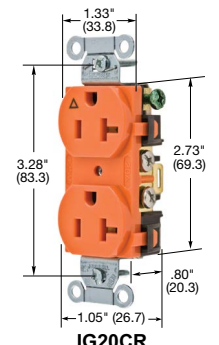

Straight Blade Devices

15 and 20 Ampere, 125 Volts

15A 125V
NEMA 5-15R
UL CSA
0.5 HP

20A 125V
NEMA 5-20R
UL CSA
1 HP

Commercial Specification Grade Receptacles

Duplex	Color	Catalog Number	
Smooth polycarbonate face, duplex, back and side wired.	Black	BR15BLK	BR20BLK
	Blue	BR15BL	BR20BL
	Brown	BR15	BR20
	Gray	BR15GRY	BR20GRY
	Green	BR15GN	BR20GN
	Ivory	BR15I	BR20I
	Light Almond	BR15LA	BR20LA
	Red	BR15R	BR20R
	White	BR15WHI	BR20WHI
Tamper-Resistant, smooth polycarbonate face, duplex, back and side wired.	Black	BR15BLKTR	BR20BLKTR
	Blue	BR15BLTR	BR20BLTR
	Brown	BR15TR	BR20TR
	Gray	BR15GRYTR	BR20GRYTR
	Green	BR15GNTR	BR20GNTR
	Ivory	BR15ITR	BR20ITR
	Light Almond	BR15LATR	BR20LATR
	Red	BR15RTR	BR20RTR
	White	BR15WHITR	BR20WHITR
Weather Resistant, smooth polycarbonate face, duplex, back and side wired.	Black	BR15BLKWR	BR20BLKWR
	Brown	BR15WR	BR20WR
	Gray	BR15GRYWR	BR20GRYWR
	Ivory	BR15IWR	BR20IWR
	Light Almond	BR15LAWR	BR20LAWR
	White	BR15WHIWR	BR20WHIWR
Weather and Tamper-Resistant, smooth polycarbonate face, duplex, back and side wired.	Black	BR15BLKWTR	BR20BLKWTR
	Brown	BR15WRTR	BR20WRTR
	Gray	BR15GRYWRTR	BR20GRYWRTR
	Ivory	BR15IWRTR	BR20IWRTR
	Light Almond	BR15LAWRTR	BR20LAWRTR
	White	BR15WHIWRTR	BR20WHIWRTR
Isolated ground ^A , smooth nylon face, duplex, side wired only.	Gray	IG15CRGRY	IG20CRGRY
	Ivory	IG15CRI	IG20CRI
	Light Almond	IG15CRLA	IG20CRLA
	Orange	IG15CR	IG20CR
	White	IG15CRWHI	IG20CRWHI
Isolated ground ^A , Style Line [®] decorator*, smooth nylon face, duplex, back and side wired.	Gray	IG15DRGRY	IG20DRGRY
	Ivory	IG15DRI	IG20DRI
	Light Almond	IG15DRLA	IG20DRLA
	Orange	IG15DR	IG20DR
	White	-	IG20DRWHI

BR15I

BR20TR

BR15IWR

BR20WRTR

IG20CR

Dimensions in Inches (mm)