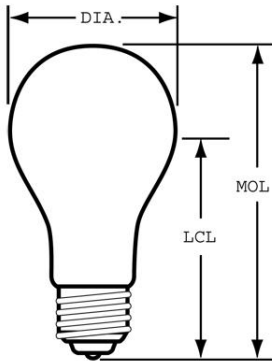

GE
Lighting

78798 - 72A/CL/H-2PK

GE energy-efficient crystal clear 72 watt A19 2-pack

• GE energy-efficient crystal clear bulbs have the same look, feel and nearly the same brightness as traditional incandescents, but with one big change: it now pays you back! These bulbs use 28% less energy than regular incandescents, helping you save money on energy costs. Add sparkle and a decorative touch to fixtures where the bulb is visible with GE energy-efficient crystal clear bulbs

- 100 watt replacement uses only 72 watts
- A19 shape with medium base for use in table lamps and enclosed fixtures
- Estimated yearly energy costs \$8.67 based on 3 hours per day \$0.11 per kWh
- Lasts 0.9 years based on 3 hours per day usage

Energy Savings

Reduced Wattage
Meets Federal Minimum Efficiency Standards

GENERAL CHARACTERISTICS

Lamp Type	Halogen - A-line
Bulb	A19
Base	Medium Screw (E26)
Filament	CC-8
Bulb Finish	Clear reveal®
Rated Life (NOM)	1000.0 h
Bulb Material	Sodalime glass
Life in Years (NOM)	0.9
Additional Info	Dimmable on standard incandescent dimmer.
Primary Application	Standard

DIMENSIONS

Maximum Overall Length (MOL) (NOM)	4.430 in(112.5 mm)
Bulb Diameter (DIA) (NOM)	2.375 in(60.3 mm)

PRODUCT INFORMATION

Product Code	78798
Description	72A/CL/H-2PK
Standard Package	00-Case
Standard Package GTIN	10043168787984
Standard Package Quantity	6
Sales Unit	Unit
No Of Items Per Sales Unit	1
No Of Items Per Standard Package	6
UPC	043168787987