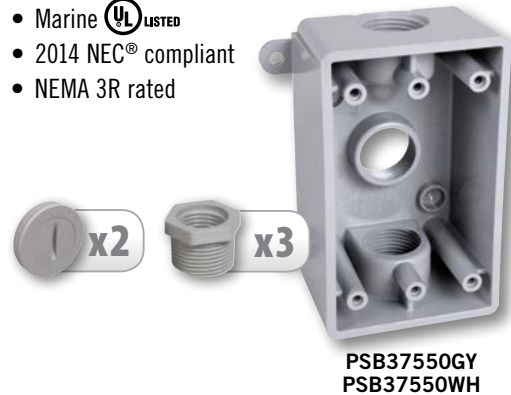

COMPLIANCES

- Marine LISTED
- 2014 NEC® compliant
- NEMA 3R rated