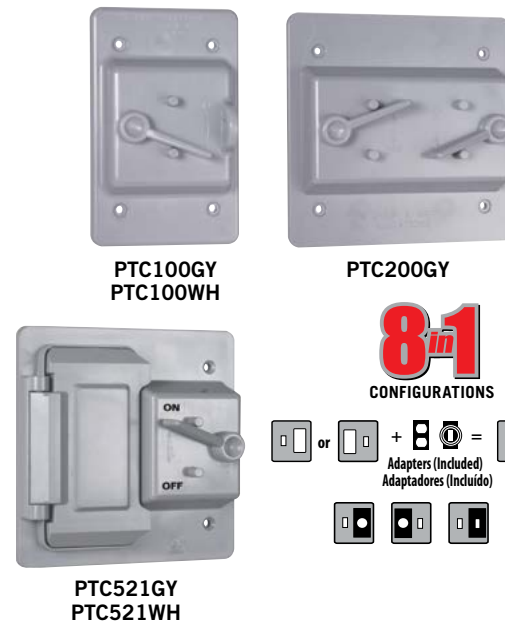

Toggle/Device Covers

Patented Horseshoe Adapter Ensures a Snug Fit for Small and Large Head Switches