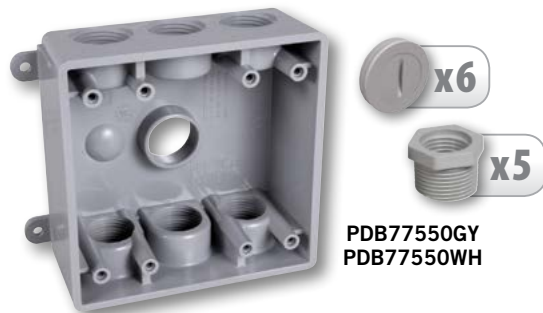

COMPLIANCES

- Marine LISTED
- 2014 NEC® compliant
- NEMA 3R rated