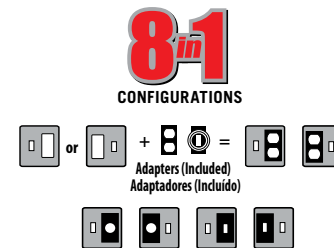

Toggle/Device Covers

Patented Horseshoe Adapter Ensures a Snug Fit for Small and Large Head Switches