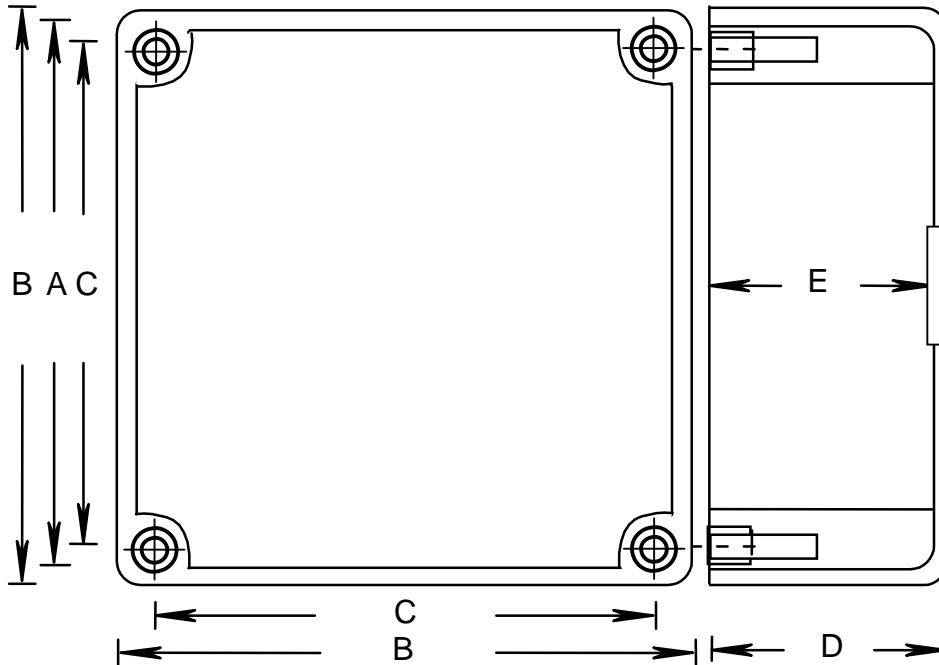

RIGID PVC CONDUIT FITTINGS - KRALOY

ISSUE DATE:
DATE D'EMISSION: 2002 06 20

JB552 JUNCTION BOXES

SUPERCEDES:
REPLACE: 2001 07 20

2

PRODUCT CODE	PART NUMBER	NOMINAL SIZE		A		B		C	
		(in)	(mm)	(in)	(mm)	(in)	(mm)	(in)	(mm)
078245	JB 552	5	129	4.680	119	5.000	127	4.485	114

PRODUCT CODE	PART NUMBER	NOMINAL SIZE		D		E	
		(in)	(mm)	(in)	(mm)	(in)	(mm)
078245	JB 552	5	129	2.160	55	2.000	51

PRODUCT CODE	PART NUMBER	NOMINAL SIZE		GASKET CODE	INSERT CODE	SCREW CODE	VOLUME	
		(in)	(mm)				(cu. in)	(cu. cm)
078245	JB 552	5	129	097733	072538(4)	072522 (6)	40.0	656.0

Molded with Mounting Feet

COVER DIMENSIONS

MOLD-IN MOUNTING FEET