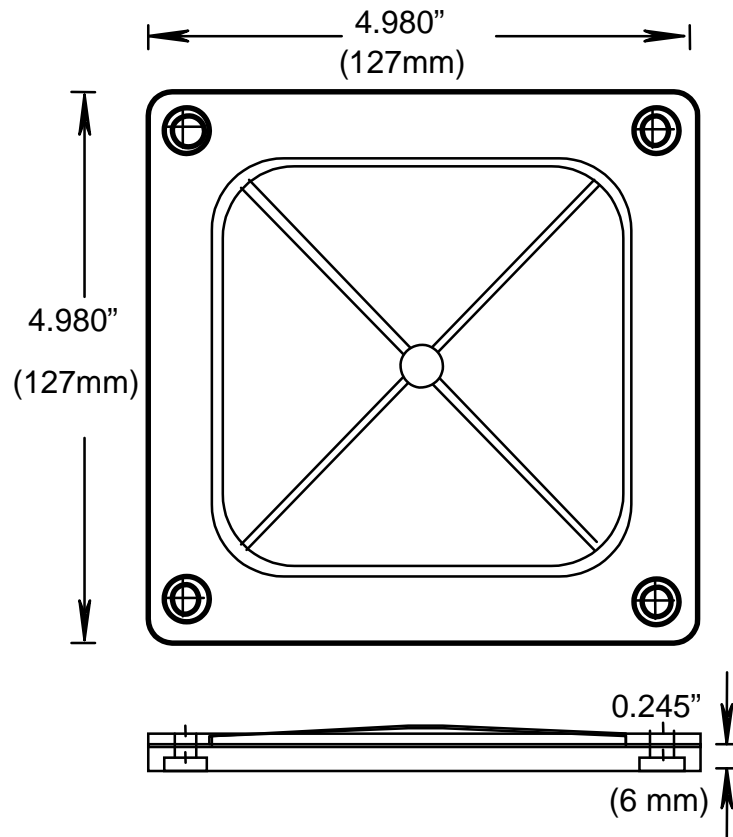

RIGID PVC CONDUIT FITTINGS - KRALOY

ISSUE DATE:
DATE D'EMISSION: 2002 06 20

JB552 JUNCTION BOXES

SUPERCEDES:
REPLACE: 2001 07 20

2

PRODUCT CODE	PART NUMBER	NOMINAL SIZE		A		B		C	
		(in)	(mm)	(in)	(mm)	(in)	(mm)	(in)	(mm)
078245	JB 552	5	129	4.680	119	5.000	127	4.485	114

PRODUCT CODE	PART NUMBER	NOMINAL SIZE		D		E	
		(in)	(mm)	(in)	(mm)	(in)	(mm)
078245	JB 552	5	129	2.160	55	2.000	51

PRODUCT CODE	PART NUMBER	NOMINAL SIZE		GASKET CODE	INSERT CODE	SCREW CODE	VOLUME	
		(in)	(mm)				(cu. in)	(cu. cm)
078245	JB 552	5	129	097733	072538(4)	072522 (6)	40.0	656.0

Molded with Mounting Feet

COVER DIMENSIONS

MOLD-IN MOUNTING FEET