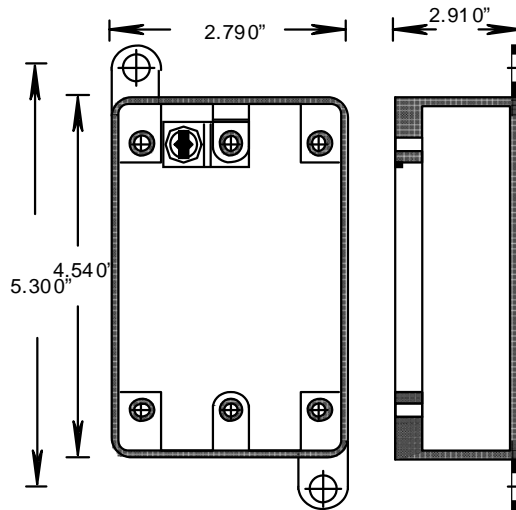

RIGID PVC CONDUIT FITTINGS - KRALOY

ISSUE DATE:
DATE D'EMISSION: 2005 07 30

FD BLANK SINGLE GANG DEEP BOXES

SUPERCEDES:
REPLACE: 2004 04 30

3

PRODUCT CODE	PART NUMBER	VOLUME	
		(cubic in)	(cubic mm)
078215	FD BLANK	26.0	426.4
178127	FD BLANK	26.0	426.4

INSERTS AND GROUND CLIP

DESCRIPTION	PART NUMBER	SIZE	QUANTITY
REGULAR INSERT	072537	6-32	5
COLLAR INSERT	072536	6-32	1
REGULAR INSERT	072539	10-32	1
SCREW(HEXHEAD COMB)WITH GROUND CLIP	072512	10-32 X 5/16	1