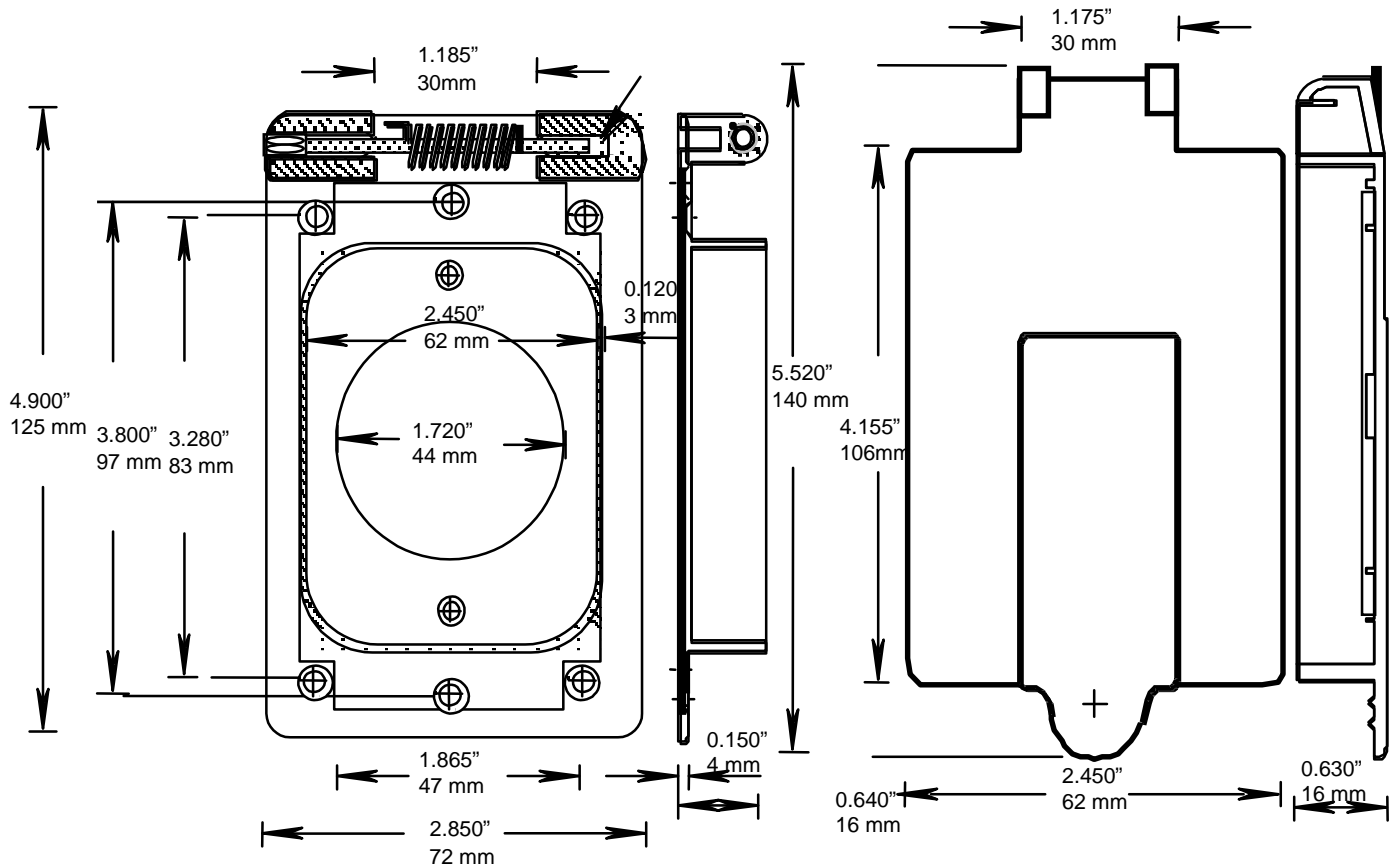

RIGID PVC CONDUIT FITTINGS - KRALOY

**WTL30 SINGLE GANG SINGLE RECEPTACLE
30 AMP COVERS, 078906**

ISSUE DATE:

DATE D'EMISSION: 2007 06 30

SUPERCEDES:

REPLACE: 2001 07 20

2

PARTS LIST:

072837 (1), W SERIES BASE GASKET

072836 (1), W SERIES COVER GASKET

172652 (4), 6-32 X 17/32 QUADREX SCREWS

072544 (1), BRASS HINGE PINS

072548 (1), TORSION SPRING