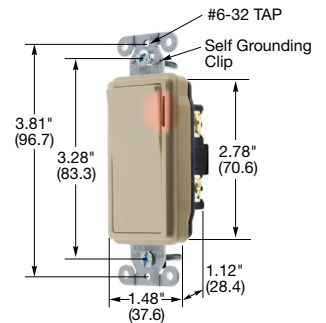

Style Line® Decorator Specification Grade Commercial Series, Illuminated, Light ON with Load OFF 20A, 120/277V AC

Description	Rocker Color	Single Pole	Double Pole	Three Way	Four Way
Rocker, with Blue LED, back and side wired.	Black	DS120ILBK	—	DS320ILBK	—
	Ivory	DS120IL	—	DS320IL	—
	Light Almond	DS120ILLA	—	—	—
	Red	DS120ILR	—	—	—
	White	DS120ILW	—	DS320ILW	—

RSD120WPGY

Style Line® Decorator Specification Grade Commercial Series, Pilot, Light ON with Load ON 20A, 120/277V AC

Description	Rocker Color	Single Pole	Double Pole	Three Way	Four Way
Rocker, with Red LED, back and side wired.	Black	DS120PLBK	—	—	—
	Ivory	DS120PLI	—	—	—
	White	DS120PLW	—	—	—