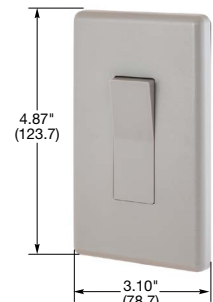

Style Line® Decorator Weatherproof Series, 20A, 120/277V AC

Description	Color	Single Pole / Three Way
Rocker, Weatherproof, self-grounding, back and side wired.	Gray	RSD120WPGY
	Light Almond	RSD120WPLA
	White	RSD120WPW

Style Line® Decorator Specification Grade Commercial Series, Illuminated, Light ON with Load OFF 20A, 120/277V AC

Description	Rocker Color	Single Pole	Double Pole	Three Way	Four Way
Rocker, with Blue LED, back and side wired.	Black	DS120ILBK	—	DS320ILBK	—
	Ivory	DS120IL	—	DS320IL	—
	Light Almond	DS120ILLA	—	—	—
	Red	DS120ILR	—	—	—
	White	DS120ILW	—	DS320ILW	—

RSD120WPGY

Style Line® Decorator Specification Grade Commercial Series, Pilot, Light ON with Load ON 20A, 120/277V AC

Description	Rocker Color	Single Pole	Double Pole	Three Way	Four Way
Rocker, with Red LED, back and side wired.	Black	DS120PLBK	—	—	—
	Ivory	DS120PLI	—	—	—
	White	DS120PLW	—	—	—