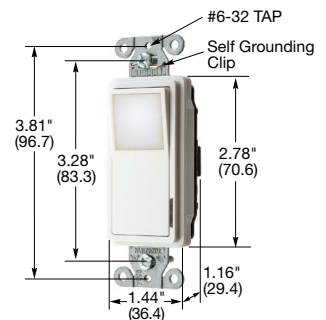

DS120NLWH

Note: Light glows through the top portion of the rocker when switch is in the OFF position. Does not require a neutral wire.

HP Conversion Chart

	120V	208V	240V	277V AC
15A	.5HP	1.5HP	2HP	2HP
20A	1HP	2HP	2HP	2HP

Dimensions in Inches (mm)