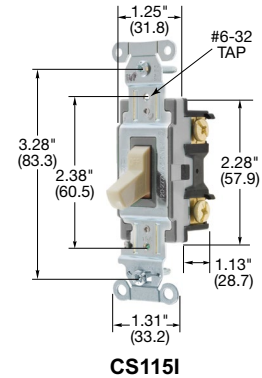

Toggle Specification Grade Commercial Series, 15A, 120/277V AC

Description	Toggle Color	Single Pole	Double Pole	Three Way	Four Way
Toggle, back and side wired.	Black	CSB115BK	CSB215BK	CSB315BK	CSB415BK
	Brown	CSB115	CSB215	CSB315	CSB415
	Gray	CSB115GY	CSB215GY	CSB315GY	CSB415GY
	Ivory	CSB115I	CSB215I	CSB315I	CSB415I
	Light Almond	CSB115LA	CSB215LA	CSB315LA	CSB415LA
	White	CSB115W	CSB215W	CSB315W	CSB415W

20A, 120/277V AC

Description	Toggle Color	Single Pole	Double Pole	Three Way	Four Way
Toggle, back and side wired.	Black	CSB120BK	CSB220BK	CSB320BK	CSB420BK
	Brown	CSB120	CSB220	CSB320	CSB420
	Gray	CSB120GY	CSB220GY	CSB320GY	CSB420GY
	Ivory	CSB120I	CSB220I	CSB320I	CSB420I
	Light Almond	CSB120LA	CSB220LA	CSB320LA	CSB420LA
	Red	CSB120R	CSB220R	CSB320R	CSB420R
	White	CSB120W	CSB220W	CSB320W	CSB420W

20A, 120/277V AC

Description	Toggle Color	Single Pole	Double Pole	Three Way	Four Way
Toggle, side wired only.	Black	CS120BK	—	CS320BK	—
	Brown	CS120	—	CS320	—
	Gray	CS120GY	—	CS320GY	—
	Ivory	CS120I	—	CS320I	—
	Light Almond	CS120LA	—	CS320LA	—
	White	CS120W	—	CS320W	—

Framed Toggle Specification Grade Commercial Series, 20A, 120V AC

Description	Toggle Color	Single Pole	Double Pole	Three Way	Four Way
Nylon toggle, back and side wired.	Ivory	CSB120IF	—	CSB320IF	—
	Light Almond	CSB120LAF	—	CSB320LAF	—
	White	CSB120WF	—	CSB320WF	—