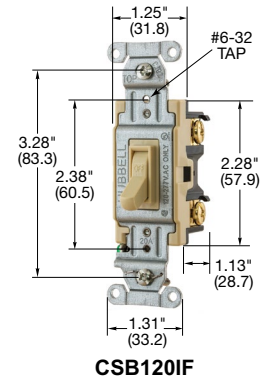

20A, 120/277V AC

Description	Toggle Color	Single Pole	Double Pole	Three Way	Four Way
Toggle, back and side wired.	Black	CSB120BK	CSB220BK	CSB320BK	CSB420BK
	Brown	CSB120	CSB220	CSB320	CSB420
	Gray	CSB120GY	CSB220GY	CSB320GY	CSB420GY
	Ivory	CSB120I	CSB220I	CSB320I	CSB420I
	Light Almond	CSB120LA	CSB220LA	CSB320LA	CSB420LA
	Red	CSB120R	CSB220R	CSB320R	CSB420R
	White	CSB120W	CSB220W	CSB320W	CSB420W

Toggle Specification Grade Commercial Series, 15A, 120/277V AC

Description	Toggle Color	Single Pole	Double Pole	Three Way	Four Way
Toggle, side wired only.	Black	CS115BK	—	CS315BK	—
	Brown	CS115	—	CS315	—
	Gray	CS115GY	—	CS315GY	—
	Ivory	CS115I	—	CS315I	—
	Light Almond	CS115LA	—	CS315LA	—
	White	CS115W	—	CS315W	—

20A, 120/277V AC

Description	Toggle Color	Single Pole	Double Pole	Three Way	Four Way
Toggle, side wired only.	Black	CS120BK	—	CS320BK	—
	Brown	CS120	—	CS320	—
	Gray	CS120GY	—	CS320GY	—
	Ivory	CS120I	—	CS320I	—
	Light Almond	CS120LA	—	CS320LA	—
	White	CS120W	—	CS320W	—

Framed Toggle Specification Grade Commercial Series, 20A, 120V AC

Description	Toggle Color	Single Pole	Double Pole	Three Way	Four Way
Nylon toggle, back and side wired.	Ivory	CSB120IF	—	CSB320IF	—
	Light Almond	CSB120LAF	—	CSB320LAF	—
	White	CSB120WF	—	CSB320WF	—