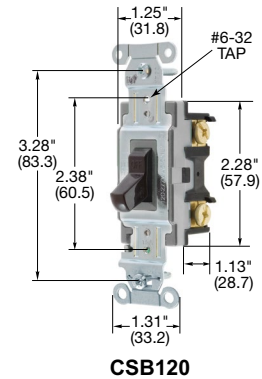

Toggle Specification Grade Commercial Series, 15A, 120/277V AC

Description	Toggle Color	Single Pole	Double Pole	Three Way	Four Way
Toggle, back and side wired.	Black	CSB115BK	CSB215BK	CSB315BK	CSB415BK
	Brown	CSB115	CSB215	CSB315	CSB415
	Gray	CSB115GY	CSB215GY	CSB315GY	CSB415GY
	Ivory	CSB115I	CSB215I	CSB315I	CSB415I
	Light Almond	CSB115LA	CSB215LA	CSB315LA	CSB415LA
	White	CSB115W	CSB215W	CSB315W	CSB415W

20A, 120/277V AC

Description	Toggle Color	Single Pole	Double Pole	Three Way	Four Way
Toggle, back and side wired.	Black	CSB120BK	CSB220BK	CSB320BK	CSB420BK
	Brown	CSB120	CSB220	CSB320	CSB420
	Gray	CSB120GY	CSB220GY	CSB320GY	CSB420GY
	Ivory	CSB120I	CSB220I	CSB320I	CSB420I
	Light Almond	CSB120LA	CSB220LA	CSB320LA	CSB420LA
	Red	CSB120R	CSB220R	CSB320R	CSB420R
	White	CSB120W	CSB220W	CSB320W	CSB420W

20A, 120/277V AC

Description	Toggle Color	Single Pole	Double Pole	Three Way	Four Way
Toggle, side wired only.	Black	CS120BK	—	CS320BK	—
	Brown	CS120	—	CS320	—
	Gray	CS120GY	—	CS320GY	—
	Ivory	CS120I	—	CS320I	—
	Light Almond	CS120LA	—	CS320LA	—
	White	CS120W	—	CS320W	—

Framed Toggle Specification Grade Commercial Series, 20A, 120V AC

Description	Toggle Color	Single Pole	Double Pole	Three Way	Four Way
Nylon toggle, back and side wired.	Ivory	CSB120IF	—	CSB320IF	—
	Light Almond	CSB120LAF	—	CSB320LAF	—
	White	CSB120WF	—	CSB320WF	—