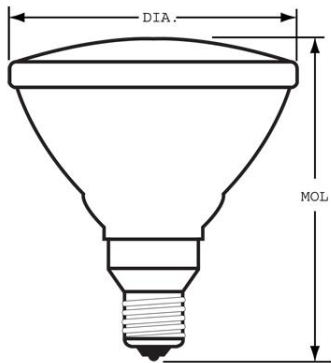

GE
Lighting

62231 - 75PARHIR+8KFL25T

GE energy-efficient halogen 75 watt PAR38 floodlight 1-pack

• GE energy-efficient halogen bulbs deliver crisp, white light. This unsurpassed light quality is ideal for adding depth, drama and interest to any room or outdoor space. These GE energy-efficient halogen floodlights use less energy than standard halogen bulbs, saving money on energy. GE energy-efficient halogen floodlights feature lenses designed to provide a precise beam pattern, dispensing broad beams of crisp, white light throughout your home. Use these bulbs in indoor track and recessed fixtures or outdoor security fixtures instead of regular incandescent and create a dramatic effect

- Estimated yearly energy costs $9.03 based on 3 hours per day $0.11 per kWh
- PAR38 indoor/outdoor floodlight with medium base for use in outdoor security lighting and indoor directional fixtures
- Lasts 7.7 years based on 3 hours per day usage
- Super long life

Energy Savings
Reduced Wattage

GENERAL CHARACTERISTICS

Lamp Type	Halogen - PAR
Bulb	PAR38
Base	Medium Skirt (E26/50x39)
Filament	CC-8
Rated Life (NOM)	8400.0 h
Life in Years (NOM)	7.7
Additional Info	Dimmable on standard incandescent dimmer.
Primary Application	Medium Flood; Indoor and outdoor Floodlight

PHOTOMETRIC CHARACTERISTICS

Initial Lumens (NOM)	1500.0
Center Beam Candlepower (CBCP) (NOM)	5000.0
Color Temperature (NOM)	2750.0 K
Beam Spread (NOM)	25.0 °
Nominal Initial Lumens per Watt (NOM)	20.0

ELECTRICAL CHARACTERISTICS

Wattage (NOM)	75.0
Voltage (NOM)	120.0
Estimated Energy Cost per Year (NOM)	9.03

DIMENSIONS

Maximum Overall Length (MOL) (NOM)	5.310 in(134.9 mm)
Bulb Diameter (DIA) (NOM)	4.750 in(120.6 mm)

PRODUCT INFORMATION

Product Code	62231
Description	75PARHIR+8KFL25T
Standard Package	Case
Standard Package GTIN	10043168622315
Standard Package Quantity	6
Sales Unit	Unit
No Of Items Per Sales Unit	1
No Of Items Per Standard Package	6
UPC	043168622318