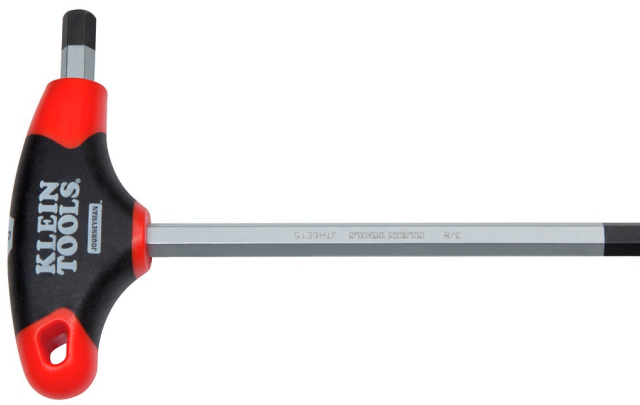

1/2-Inch Hex Key, Journeyman™ T-Handle, 6-Inch

Klein hex-keys are the tools professionals cannot afford to be without. Heat-treated and tempered for superior strength and durability. Klein hex-keys are designed for a precise fit in sockets, preventing slippage and stripping of the socket.

Specifications

Measurement Standard:	SAE	Hex Size:	1/2"
Blade Length:	6" (15.2 cm)	Weight:	0.59 oz (16.7 g)