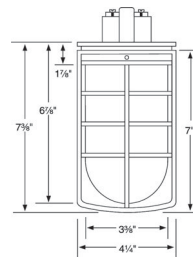

VAPORPROOF COMPONENTS

Pendant

Ceiling Box Cap

Ceiling Box

Right Angle

Right Angle/Box

Cat. #	Description	Incandescent Watts	SBCFL Watts	Std. Unit Carton	Wt. Lbs. Per 100
Pendant Cap, Porcelain Socket, Gasket & Screws					
TP7496	Gray, 1/2"	100	27	10	18
TP7497	Gray, 3/4"	100	27	10	18
TP7498	Gray, 1/2"	200	42	10	10
TP7499	Gray, 3/4"	200	42	10	10
Ceiling Box Cap, Socket, Gasket & Screws					
TP7447	Gray	100	27	10	12
TP7479	Gray	200	42	10	12
Ceiling Mount Box with Gaskets, Porcelain Socket & Screws					
TP7450	Gray, 1/2"	100	27	10	19
TP7478	Gray, 3/4"	100	27	10	19
TP7451	Gray, 1/2"	200	42	10	19
TP7479	Gray, 3/4"	200	42	10	19
Right Angle Bracket, Gasket, Socket & Screws					
TP7445	Gray	100	27	10	21
TP7446	Gray	200	42	6	12
Right Angle Bracket, Attached Box, Gasket, Socket & Screws					
TP7440	Gray, 1/2"	100	27	1	3

Dimensions (100 Watt):

Dimensions (200 Watt):

Cat. #	Length	Overall Width	Depth
TP7830	12 1/2"	5 1/2"	6 7/8"
TP7840	12 1/2"	5 1/2"	8"
TP7820	7 1/2"	4 1/2"	-
TP7810	11 1/2"	5 1/2"	-
TP7800	10 3/4"	5 1/2"	-