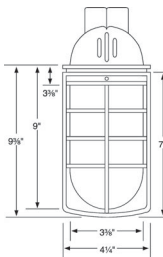

VAPORPROOF COMPONENTS

Pendant

Ceiling Box Cap

Ceiling Box

Right Angle

Right Angle/Box

Cat. #	Description	Incandescent Watts	SBCFL Watts	Std. Unit Carton	Wt. Lbs. Per 100
Pendant Cap, Porcelain Socket, Gasket & Screws					
TP7496	Gray, 1/2"	100	27	10	18
TP7497	Gray, 3/4"	100	27	10	18
TP7498	Gray, 1/2"	200	42	10	10
TP7499	Gray, 3/4"	200	42	10	10
Ceiling Box Cap, Socket, Gasket & Screws					
TP7447	Gray	100	27	10	12
TP7479	Gray	200	42	10	12
Ceiling Mount Box with Gaskets, Porcelain Socket & Screws					
TP7450	Gray, 1/2"	100	27	10	19
TP7478	Gray, 3/4"	100	27	10	19
TP7451	Gray, 1/2"	200	42	10	19
TP7479	Gray, 3/4"	200	42	10	19
Right Angle Bracket, Gasket, Socket & Screws					
TP7445	Gray	100	27	10	21
TP7446	Gray	200	42	6	12
Right Angle Bracket, Attached Box, Gasket, Socket & Screws					
TP7440	Gray, 1/2"	100	27	1	3

Dimensions (100 Watt):

Dimensions (200 Watt):

Cat. #	Length	Overall Width	Depth
TP7830	12 1/2"	5 1/2"	6 7/8"
TP7840	12 1/2"	5 1/2"	8"
TP7820	7 1/2"	4 1/2"	-
TP7810	11 1/2"	5 1/2"	-
TP7800	10 3/4"	5 1/2"	-