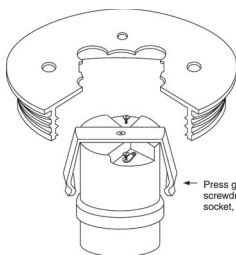

VAPORPROOF COMPONENTS

Pendant

Ceiling Box Cap

Ceiling Box

Right Angle

Right Angle/Box

Cat. #	Description	Incandescent Watts	SBCFL Watts	Std. Unit Carton	Wt. Lbs. Per 100
Pendant Cap, Porcelain Socket, Gasket & Screws					
TP7496	Gray, 1/2"	100	27	10	18
TP7497	Gray, 3/4"	100	27	10	18
TP7498	Gray, 1/2"	200	42	10	10
TP7499	Gray, 3/4"	200	42	10	10
Ceiling Box Cap, Socket, Gasket & Screws					
TP7447	Gray	100	27	10	12
TP7479	Gray	200	42	10	12
Ceiling Mount Box with Gaskets, Porcelain Socket & Screws					
TP7450	Gray, 1/2"	100	27	10	19
TP7478	Gray, 3/4"	100	27	10	19
TP7451	Gray, 1/2"	200	42	10	19
TP7479	Gray, 3/4"	200	42	10	19
Right Angle Bracket, Gasket, Socket & Screws					
TP7445	Gray	100	27	10	21
TP7446	Gray	200	42	6	12
Right Angle Bracket, Attached Box, Gasket, Socket & Screws					
TP7440	Gray, 1/2"	100	27	1	3

Vaporproof

Vaporproof Lighting

VAPORPROOF FIXTURE ACCESSORIES

TP7460 - TP7466

TP7468 - TP7472

TP7474, TP7475

TP7476

TP7477

Dimensions (100 Watt):

Dimensions (200 Watt):

Cat. #	Length	Overall Width	Depth
TP7830	12 1/2"	5 1/2"	6 7/8"
TP7840	12 1/2"	5 1/2"	8"
TP7820	7 1/2"	4 1/2"	-
TP7810	11 1/2"	5 1/2"	-
TP7800	10 3/4"	5 1/2"	-