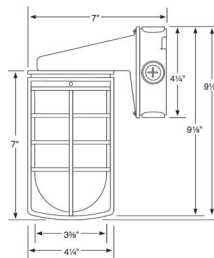

VAPORPROOF COMPONENTS

Pendant

Ceiling Box Cap

Ceiling Box

Right Angle

Right Angle/Box

Cat. #	Description	Incandescent Watts	SBCFL Watts	Std. Unit Carton	Wt. Lbs. Per 100
Pendant Cap, Porcelain Socket, Gasket & Screws					
TP7496	Gray, 1/2"	100	27	10	18
TP7497	Gray, 3/4"	100	27	10	18
TP7498	Gray, 1/2"	200	42	10	10
TP7499	Gray, 3/4"	200	42	10	10
Ceiling Box Cap, Socket, Gasket & Screws					
TP7447	Gray	100	27	10	12
TP7479	Gray	200	42	10	12
Ceiling Mount Box with Gaskets, Porcelain Socket & Screws					
TP7450	Gray, 1/2"	100	27	10	19
TP7478	Gray, 3/4"	100	27	10	19
TP7451	Gray, 1/2"	200	42	10	19
TP7479	Gray, 3/4"	200	42	10	19
Right Angle Bracket, Gasket, Socket & Screws					
TP7445	Gray	100	27	10	21
TP7446	Gray	200	42	6	12
Right Angle Bracket, Attached Box, Gasket, Socket & Screws					
TP7440	Gray, 1/2"	100	27	1	3

Dimensions (100 Watt):

Dimensions (200 Watt):

Cat. #	Length	Overall Width	Depth
TP7830	12 1/2"	5 1/2"	6 7/8"
TP7840	12 1/2"	5 1/2"	8"
TP7820	7 1/2"	4 1/2"	-
TP7810	11 1/2"	5 1/2"	-
TP7800	10 3/4"	5 1/2"	-