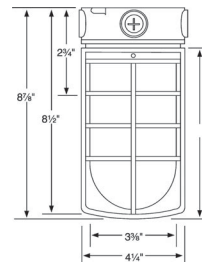

VAPORPROOF COMPONENTS

Pendant

Ceiling Box Cap

Ceiling Box

Right Angle

Right Angle/Box

Cat. #	Description	Incandescent Watts	SBCFL Watts	Std. Unit Carton	Wt. Lbs. Per 100
Pendant Cap, Porcelain Socket, Gasket & Screws					
TP7496	Gray, 1/2"	100	27	10	18
TP7497	Gray, 3/4"	100	27	10	18
TP7498	Gray, 1/2"	200	42	10	10
TP7499	Gray, 3/4"	200	42	10	10
Ceiling Box Cap, Socket, Gasket & Screws					
TP7447	Gray	100	27	10	12
TP7479	Gray	200	42	10	12
Ceiling Mount Box with Gaskets, Porcelain Socket & Screws					
TP7450	Gray, 1/2"	100	27	10	19
TP7478	Gray, 3/4"	100	27	10	19
TP7451	Gray, 1/2"	200	42	10	19
TP7479	Gray, 3/4"	200	42	10	19
Right Angle Bracket, Gasket, Socket & Screws					
TP7445	Gray	100	27	10	21
TP7446	Gray	200	42	6	12
Right Angle Bracket, Attached Box, Gasket, Socket & Screws					
TP7440	Gray, 1/2"	100	27	1	3

Dimensions (100 Watt):

Dimensions (200 Watt):

Cat. #	Length	Overall Width	Depth
TP7830	12 1/2"	5 1/2"	6 7/8"
TP7840	12 1/2"	5 1/2"	8"
TP7820	7 1/2"	4 1/2"	-
TP7810	11 1/2"	5 1/2"	-
TP7800	10 3/4"	5 1/2"	-