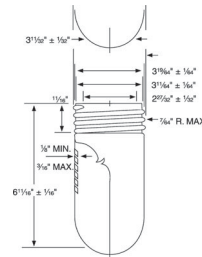

VAPORPROOF COMPONENTS

Pendant

Ceiling Box Cap

Ceiling Box

Right Angle

Right Angle/Box

Cat. #	Description	Incandescent Watts	SBCFL Watts	Std. Unit Carton	Wt. Lbs. Per 100
Pendant Cap, Porcelain Socket, Gasket & Screws					
TP7496	Gray, 1/2"	100	27	10	18
TP7497	Gray, 3/4"	100	27	10	18
TP7498	Gray, 1/2"	200	42	10	10
TP7499	Gray, 3/4"	200	42	10	10
Ceiling Box Cap, Socket, Gasket & Screws					
TP7447	Gray	100	27	10	12
TP7479	Gray	200	42	10	12
Ceiling Mount Box with Gaskets, Porcelain Socket & Screws					
TP7450	Gray, 1/2"	100	27	10	19
TP7478	Gray, 3/4"	100	27	10	19
TP7451	Gray, 1/2"	200	42	10	19
TP7479	Gray, 3/4"	200	42	10	19
Right Angle Bracket, Gasket, Socket & Screws					
TP7445	Gray	100	27	10	21
TP7446	Gray	200	42	6	12
Right Angle Bracket, Attached Box, Gasket, Socket & Screws					
TP7440	Gray, 1/2"	100	27	1	3

Vaporproof

Vaporproof Lighting

VAPORPROOF FIXTURE ACCESSORIES

TP7460 - TP7466

TP7468 - TP7472

TP7474, TP7475

TP7476

TP7477

Cat. #	Description	Incandescent Watts	SBCFL Watts	Std. Unit Carton	Wt. Lbs. Per 100
TP7460	Glass Clear Globe, 130°F Max.	100	27	12	98.0
TP7462	Glass Amber Globe	100	27	12	120.0
TP7463	Glass Blue Globe	100	27	12	120.0
TP7464	Glass Green Globe	100	27	12	120.0
TP7466	Glass Clear Globe	200	42	6	200.0
TP7468	Lexan Clear Prismatic	75	-	12	58.4
TP7469	Lexan Blue Prismatic	60	-	12	58.4
TP7470	Lexan Red Prismatic	75	-	12	58.4
TP7471	Lexan Amber Prismatic	75	-	12	58.4
TP7472	Lexan White	75	-	12	58.4
TP7474	Bayonet Mount Die Cast Guard	100	27	12	108.4
TP7475	Wire Guard	200	42	6	183.4
TP7476	Clamp-on Wire Guard	100	27	12	62.5
TP7477	Adapter Plate	-	-	12	62.5

Dimensions (100 Watt):

Dimensions (200 Watt):

Cat. #	Length	Overall Width	Depth
TP7830	12 1/2"	5 1/2"	6 7/8"
TP7840	12 1/2"	5 1/2"	8"
TP7820	7 1/2"	4 1/2"	-
TP7810	11 1/2"	5 1/2"	-
TP7800	10 3/4"	5 1/2"	-