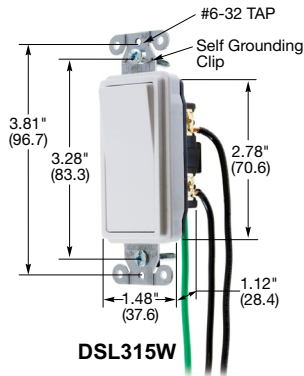

CSL120

**Pre-Wired/Leaded Toggle Spec. Grade Commercial Series,
15A, 120/277V AC - 8" #12 AWG THHN**

Description	Toggle Color	Single Pole	Double Pole	Three Way	Four Way
Toggle, Nylon, Pre-wired leads.	Black	CSL115BK	CSL215BK	CSL315BK	CSL415BK
	Brown	CSL115	CSL215	CSL315	CSL415
	Gray	CSL115GY	CSL215GY	CSL315GY	CSL415GY
	Ivory	CSL115I	CSL215I	CSL315I	CSL415I
	Light Almond	CSL115LA	CSL215LA	CSL315LA	CSL415LA
	White	CSL115W	CSL215W	CSL315W	CSL415W

20A, 120/277V AC

Description	Toggle Color	Single Pole	Double Pole	Three Way	Four Way
Toggle, Nylon, Pre-wired leads.	Black	CSL120BK	CSL220BK	CSL320BK	CSL420BK
	Brown	CSL120	CSL220	CSL320	CSL420
	Gray	CSL120GY	CSL220GY	CSL320GY	CSL420GY
	Ivory	CSL120I	CSL220I	CSL320I	CSL420I
	Light Almond	CSL120LA	CSL220LA	CSL320LA	CSL420LA
	Red	CSL120R	CSL220R	CSL320R	CSL420R
	White	CSL120W	CSL220W	CSL320W	CSL420W

20A, 120/277V AC

Description	Rocker Color	Single Pole	Double Pole	Three Way	Four Way
Rocker, Polycarbonate, Pre-wired leads.	Black	DSL120BK	DSL220BK	DSL320BK	DSL420BK
	Brown	DSL120	DSL220	DSL320	DSL420
	Gray	DSL120GY	DSL220GY	DSL320GY	DSL420GY
	Ivory	DSL120I	DSL220I	DSL320I	DSL420I
	Light Almond	DSL120LA	DSL220LA	DSL320LA	DSL420LA
	White	DSL120W	DSL220W	DSL320W	DSL420W

20A, 120/277V AC

Description	Rocker Color	Single Pole	Double Pole	Three Way	Four Way
Rocker, back and side wired.	Black	DS120BK	DS220BK	DS320BK	DS420BK
	Brown	DS120	DS220	DS320	DS420
	Gray	DS120GY	DS220GY	DS320GY	DS420GY
	Ivory	DS120I	DS220I	DS320I	DS420I
	Light Almond	DS120LA	DS220LA	DS320LA	DS420LA
	Red	DS120R	DS220R	DS320R	DS420R
	White	DS120W	DS220W	DS320W	DS420W