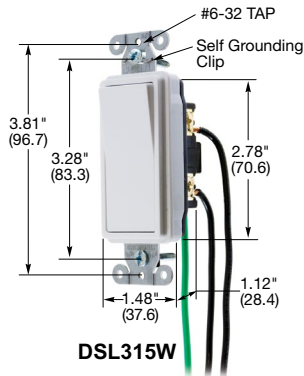

CSL120

**Pre-Wired/Leaded Toggle Spec. Grade Commercial Series,  
15A, 120/277V AC - 8" #12 AWG THHN**

Description	Toggle Color	Single Pole	Double Pole	Three Way	Four Way
Toggle, Nylon, Pre-wired leads.	Black	CSL115BK	CSL215BK	CSL315BK	CSL415BK
	Brown	CSL115	CSL215	CSL315	CSL415
	Gray	CSL115GY	CSL215GY	CSL315GY	CSL415GY
	Ivory	CSL115I	CSL215I	CSL315I	CSL415I
	Light Almond	CSL115LA	CSL215LA	CSL315LA	CSL415LA
	White	CSL115W	CSL215W	CSL315W	CSL415W

**20A, 120/277V AC**

Description	Toggle Color	Single Pole	Double Pole	Three Way	Four Way
Toggle, Nylon, Pre-wired leads.	Black	CSL120BK	CSL220BK	CSL320BK	CSL420BK
	Brown	CSL120	CSL220	CSL320	CSL420
	Gray	CSL120GY	CSL220GY	CSL320GY	CSL420GY
	Ivory	CSL120I	CSL220I	CSL320I	CSL420I
	Light Almond	CSL120LA	CSL220LA	CSL320LA	CSL420LA
	Red	CSL120R	CSL220R	CSL320R	CSL420R
	White	CSL120W	CSL220W	CSL320W	CSL420W

**20A, 120/277V AC**

Description	Rocker Color	Single Pole	Double Pole	Three Way	Four Way
Rocker, Polycarbonate, Pre-wired leads.	Black	DSL120BK	DSL220BK	DSL320BK	DSL420BK
	Brown	DSL120	DSL220	DSL320	DSL420
	Gray	DSL120GY	DSL220GY	DSL320GY	DSL420GY
	Ivory	DSL120I	DSL220I	DSL320I	DSL420I
	Light Almond	DSL120LA	DSL220LA	DSL320LA	DSL420LA
	White	DSL120W	DSL220W	DSL320W	DSL420W

**20A, 120/277V AC**

Description	Rocker Color	Single Pole	Double Pole	Three Way	Four Way
Rocker, back and side wired.	Black	DS120BK	DS220BK	DS320BK	DS420BK
	Brown	DS120	DS220	DS320	DS420
	Gray	DS120GY	DS220GY	DS320GY	DS420GY
	Ivory	DS120I	DS220I	DS320I	DS420I
	Light Almond	DS120LA	DS220LA	DS320LA	DS420LA
	Red	DS120R	DS220R	DS320R	DS420R
	White	DS120W	DS220W	DS320W	DS420W