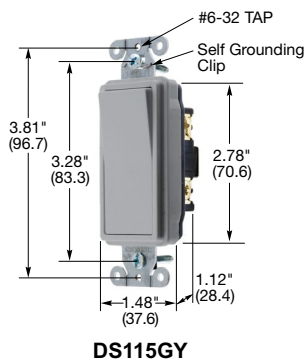

DS115GY

**Style Line® Decorator Specification Grade Commercial Series,
15A, 120/277V AC**

Description	Rocker Color	Single Pole	Double Pole	Three Way	Four Way
Rocker, back and side wired.	Black	DS115BK	—	DS315BK	—
	Brown	DS115	—	DS315	—
	Gray	DS115GY	—	DS315GY	—
	Ivory	DS115I	—	DS315I	—
	Light Almond	DS115LA	—	DS315LA	—
	White	DS115W	—	DS315W	—

20A, 120/277V AC

Description	Rocker Color	Single Pole	Double Pole	Three Way	Four Way
Rocker, back and side wired.	Black	DS120BK	DS220BK	DS320BK	DS420BK
	Brown	DS120	DS220	DS320	DS420
	Gray	DS120GY	DS220GY	DS320GY	DS420GY
	Ivory	DS120I	DS220I	DS320I	DS420I
	Light Almond	DS120LA	DS220LA	DS320LA	DS420LA
	Red	DS120R	DS220R	DS320R	DS420R
	White	DS120W	DS220W	DS320W	DS420W

HP Conversion Chart

	120V	208V	240V	277V AC
15A	.5HP	1.5HP	2HP	2HP
20A	1HP	2HP	2HP	2HP

Dimensions in Inches (mm)